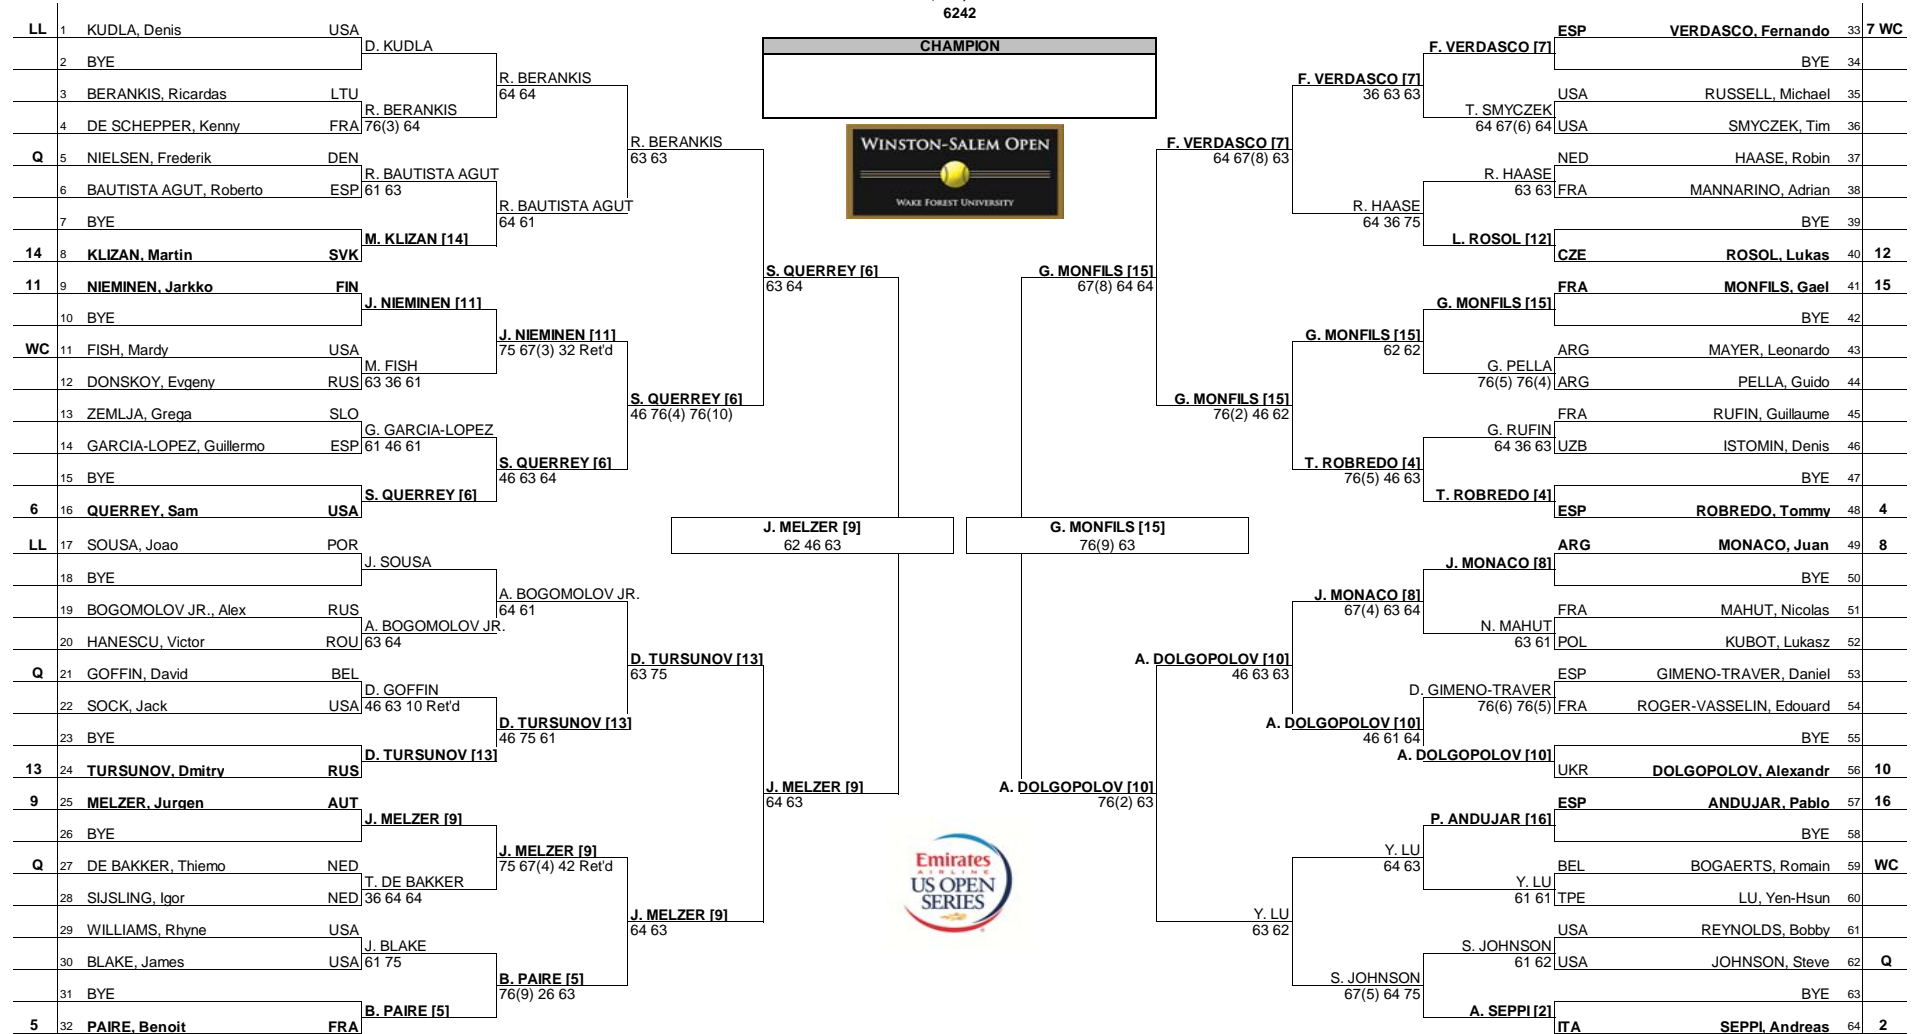

Winston-Salem Open MAIN DRAW SINGLES

Winston Salem, USA
17-24 August, 2013
Hard, Deco Turf
\$575,250
6242

ATP, Inc. © Copyright 2011

| Seeded Players | Rank | Seeded Players | Rank | Prize Money | Pts. | Lucky Losers | Retirements/W.O. |
|----------------------|------|-------------------------|------|----------------------------|------|--|------------------------------|
| 1 BERDYCH, Tomas | 6 | 9 MELZER, Jurgen | 33 | Winner \$76,900 | 250 | D. Kudla - T. Berdych (Right shoulder) | J. Sock - Right leg |
| 2 SEPP, Andreas | 21 | 10 DOLGOPOLOV, Alexandr | 37 | Finalists \$43,775 | 150 | J. Sousa - J. Isner (Hip) | M. Fish - Unwell |
| 3 ISNER, John | 22 | 11 NIEMINEN, Jarkko | 39 | Semi-Finalists \$25,265 | 90 | | T. de Bakker - toe |
| 4 ROBREDO, Tommy | 23 | 12 ROSOL, Lukas | 43 | Quarter Finalists \$14,870 | 45 | | |
| 5 PAIRE, Benoit | 24 | 13 TURSUNOV, Dmitry | 44 | 3rd Round \$8,665 | 20 | | |
| 6 QUERREY, Sam | 28 | 14 KLIZAN, Martin | 45 | 2nd Round \$5,270 | 10 | | |
| 7 VERDASCO, Fernando | 31 | 15 MONFILS, Gael | 49 | 1st Round \$3,205 | 0 | | |
| 8 MONACO, Juan | 32 | 16 ANDUJAR, Pablo | 51 | | | | |
| | | | | | | Last Direct Acceptance | ATP Supervisor |
| | | | | | | Bobby Reynolds, 137 | Mark Darby / Thomas Karlberg |

FOLLOW LIVE SCORING AT www.ATPWorldTour.com