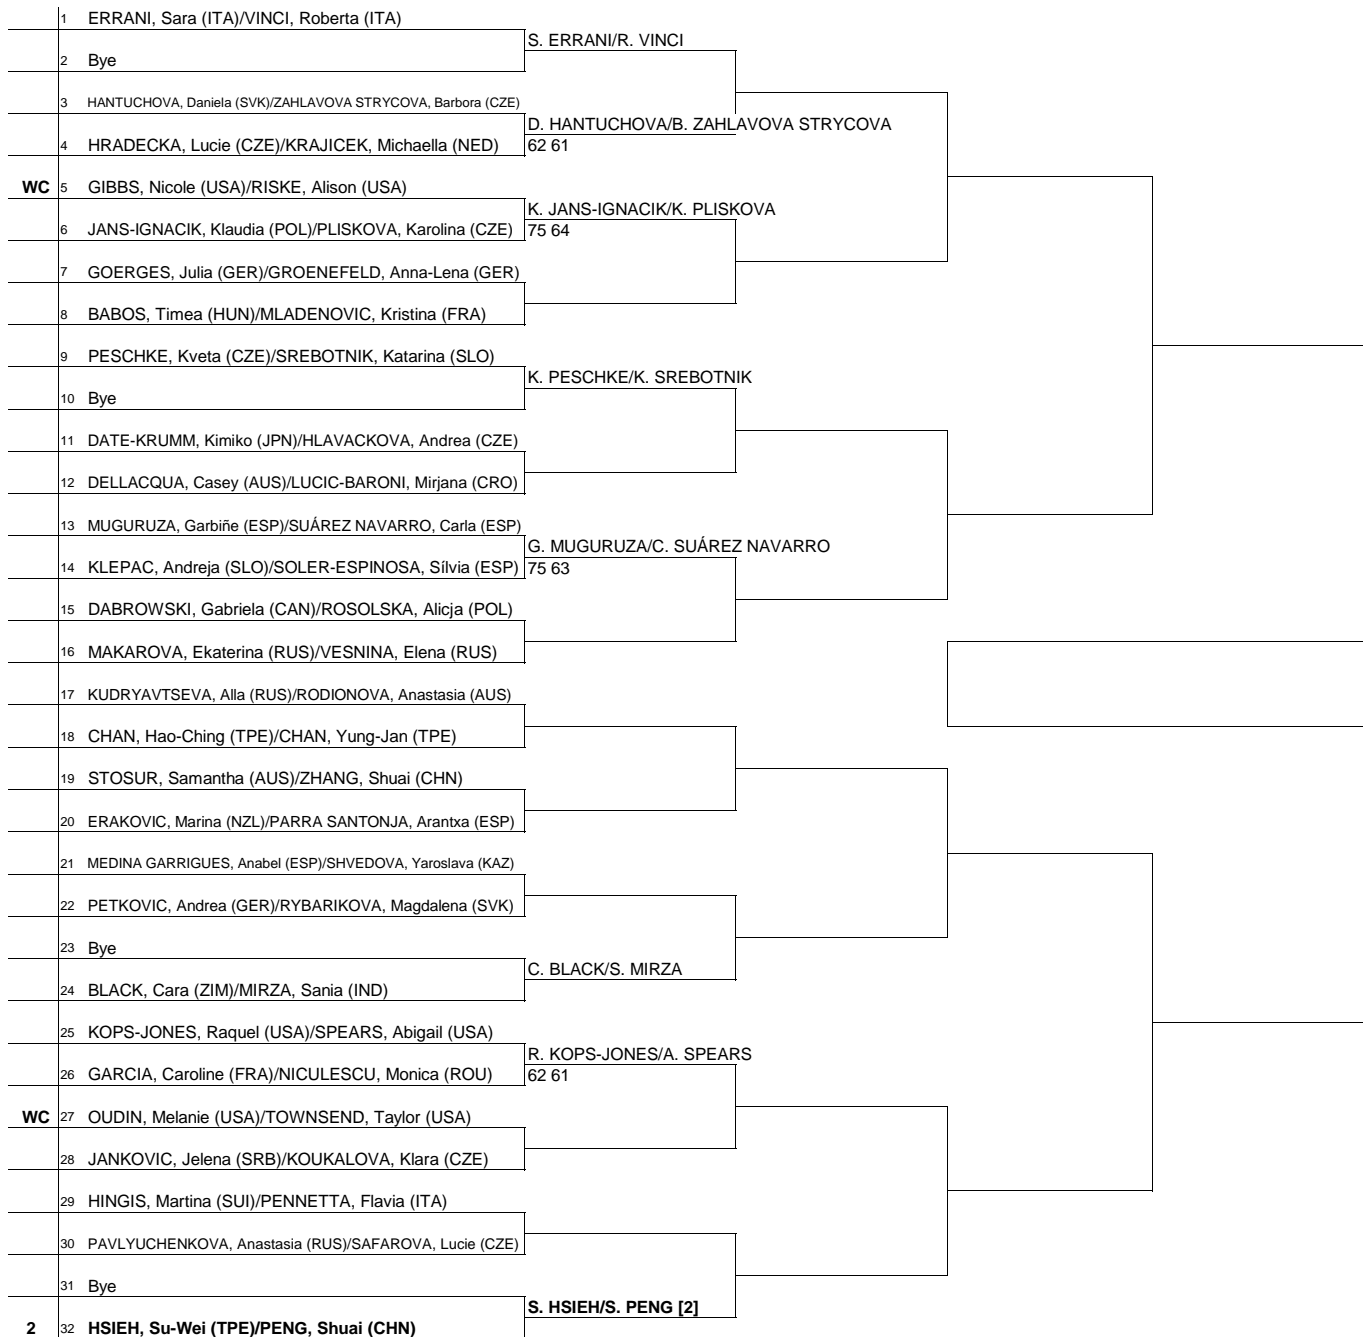

Western & Southern Open

Cincinnati, OH, USA 11 - 17 August 2014
\$2,567,000 - WTA Premier 5
Hard, Deco Turf II
MAIN DRAW DOUBLES

Seeded Players	Rank	Prize Money (per team)	Pts.	Alternates	Retirements/W.O.
1		Winner	\$133,700	900	
2		Finalist	\$67,530	585	
3		Semi-Finalist	\$33,430	350	
4		Quarter-Finalist	\$16,830	190	
5		2nd Round	\$8,530	105	
6		1st Round	\$4,210	1	
7		Last Direct Acceptance		Players Representative	WTA Supervisor(s)
8		Klepac/Soler-Espinosa (118)		Melanie Tabb, Kerrilyn Cramer	