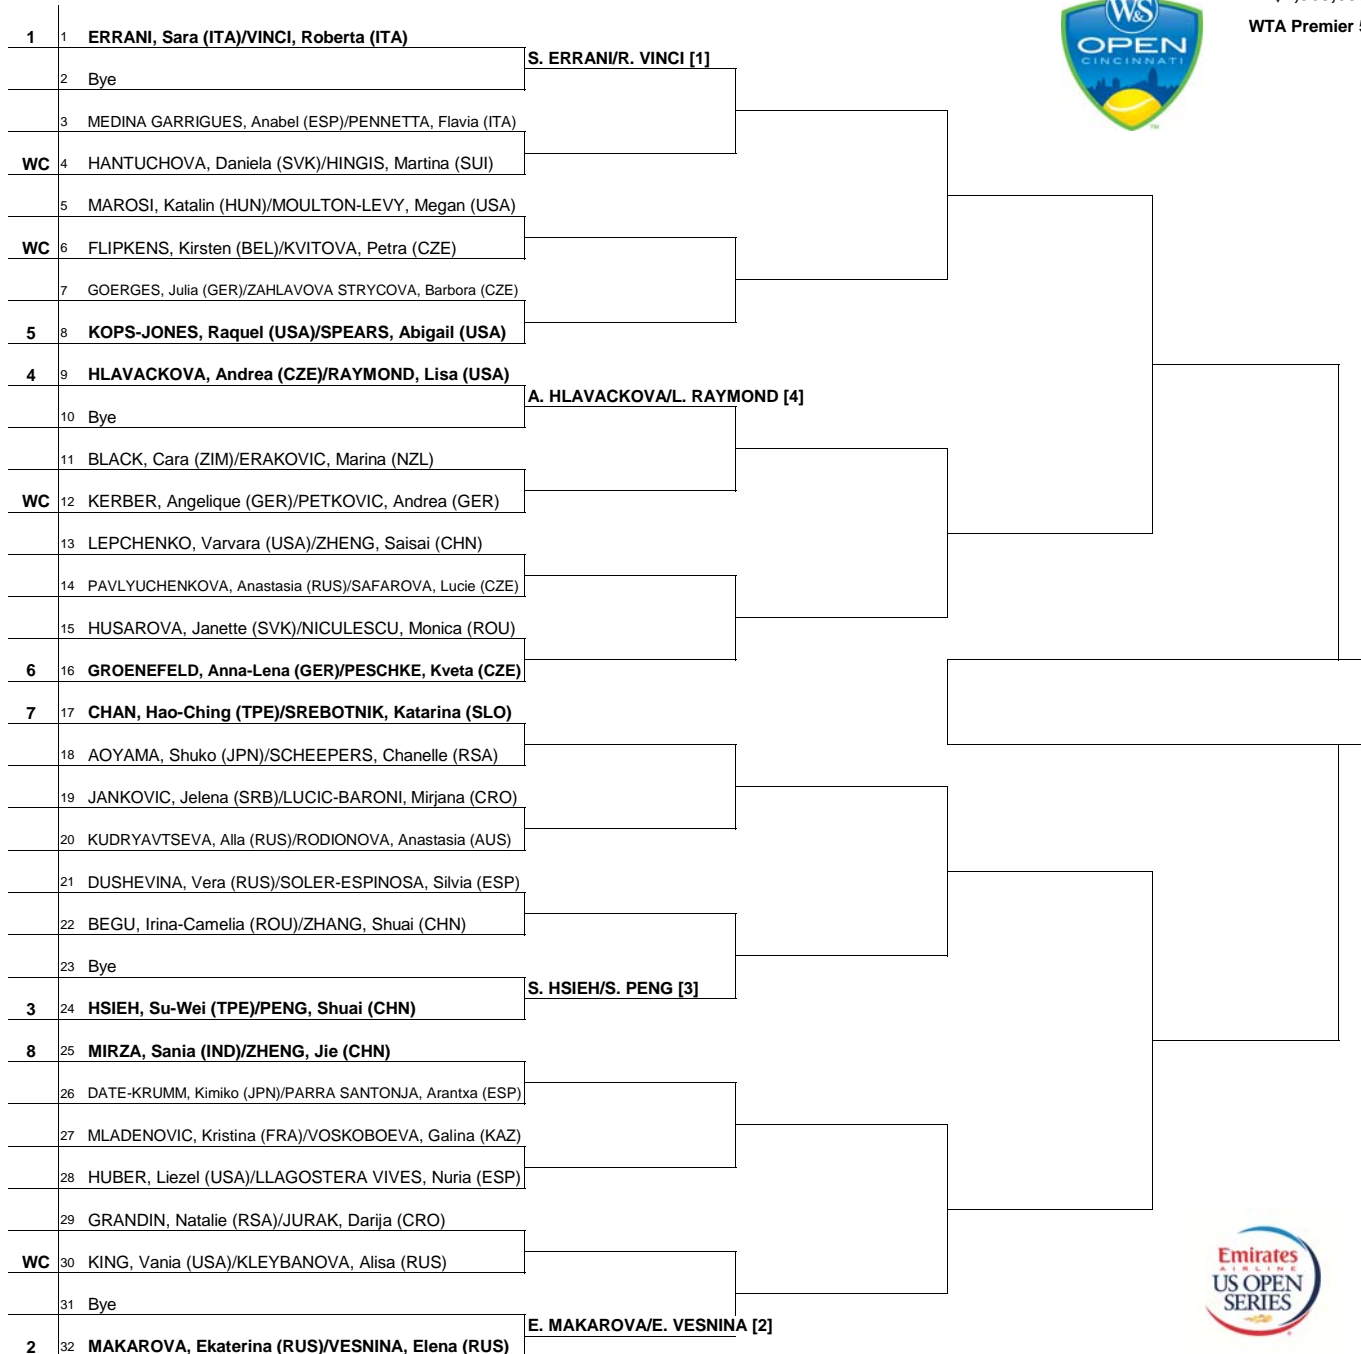

MAIN DRAW DOUBLES

Western & Southern Open

Cincinnati, OH, USA 12 - 18 August 2013
 Hard, Deco-Turf
 \$2,369,000

WTA Premier 5

Seeded Players	Rank	Prize Money (per team)	Pts.	Alternates	Retirements/W.O.
1 ERRANI, Sara / VINCI, Roberta	2	Winner \$122,000	900		
2 MAKAROVA, Ekaterina / VESNINA, Elena	10	Finalist \$61,600	620		
3 HSIEH, Su-Wei / PENG, Shuai	19	Semi-Finalist \$30,425	395		
4 HLAVACKOVA, Andrea / RAYMOND, Lisa	24	Quarter-Finalist \$15,340	225		
5 KOPS-JONES, Raquel / SPEARS, Abigail	24	2nd Round \$7,780	125		
6 GROENEFELD, Anna-Lena / PESCHKE, Kveta	27	1st Round \$3,840	1		
7 CHAN, Hao-Ching / SREBOTNIK, Katarina	42	Last Direct Acceptance		Players Representative	
8 MIRZA, Sania / ZHENG, Jie	42	Beguzhang (103)		Alicja Rosolska/Oksana Kalashnikova	WTA Supervisor(s) Melanie Tabb, Pam Whytcross