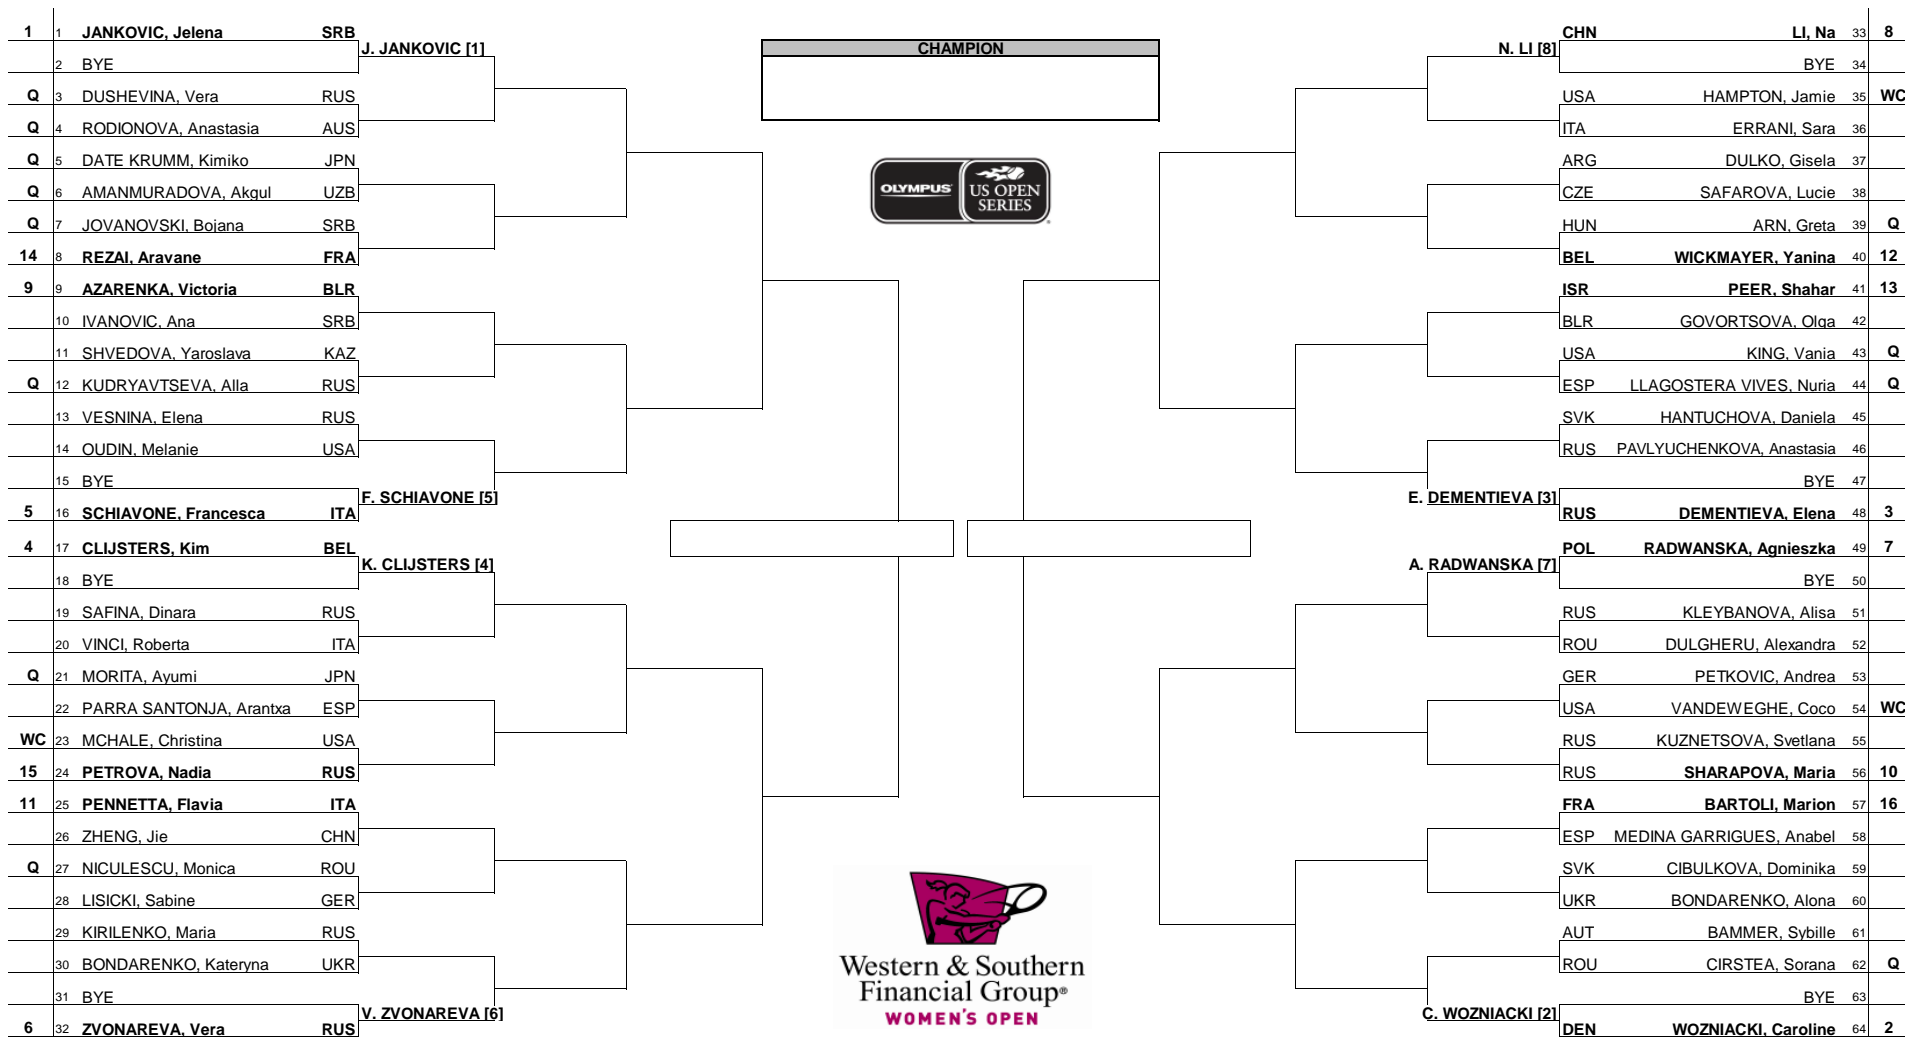

Western & Southern Financial Group Women's Open

MAIN DRAW SINGLES
Cincinnati, OH, USA 9 - 15 August 2010
Hard, Deco Turf II
WTA Premier 5 - \$2,000,000

| Seeded Players | | Rank | Seeded Players | | Rank | Prize Money | | Pts. | Lucky Losers | | Retirements/W.O. | |
|----------------|----------------------|------|----------------|--------------------|------|-------------------|-----------|------|--|---|--|--|
| 1 | JANKOVIC, Jelena | 2 | 9 | AZARENKA, Victoria | 12 | Winner | \$350,000 | 900 | | | | |
| 2 | WOZNIACKI, Caroline | 3 | 10 | SHARAPOVA, Maria | 13 | Finalists | \$175,000 | 620 | | | | |
| 3 | DEMENTIEVA, Elena | 6 | 11 | PENNETTA, Flavia | 15 | Semi-Finalists | \$87,500 | 395 | | | | |
| 4 | KLJSTERS, Kim | 7 | 12 | WICKMAYER, Yanina | 16 | Quarter Finalists | \$40,000 | 225 | | | | |
| 5 | SCHIAVONE, Francesca | 8 | 13 | PEER, Shahar | 17 | 3rd Round | \$20,000 | 125 | | | | |
| 6 | ZVONAREVA, Vera | 9 | 14 | REZAI, Aravane | 18 | 2nd Round | \$10,275 | 70 | | | | |
| 7 | RADWANSKA, Agnieszka | 10 | 15 | PETROVA, Nadia | 19 | 1st Round | \$5,400 | 1 | | | | |
| 8 | LI, Na | 11 | 16 | BARTOLI, Marion | 20 | | | | Last Direct Acceptance Bammer, Sybille (48) | | Players Representative Ana Ivanovic, Sabine Lisicki | |
| | | | | | | | | | | Sony Ericsson WTA Tour Supervisor Melanie Tabb, Fabrice Chouquet | | |