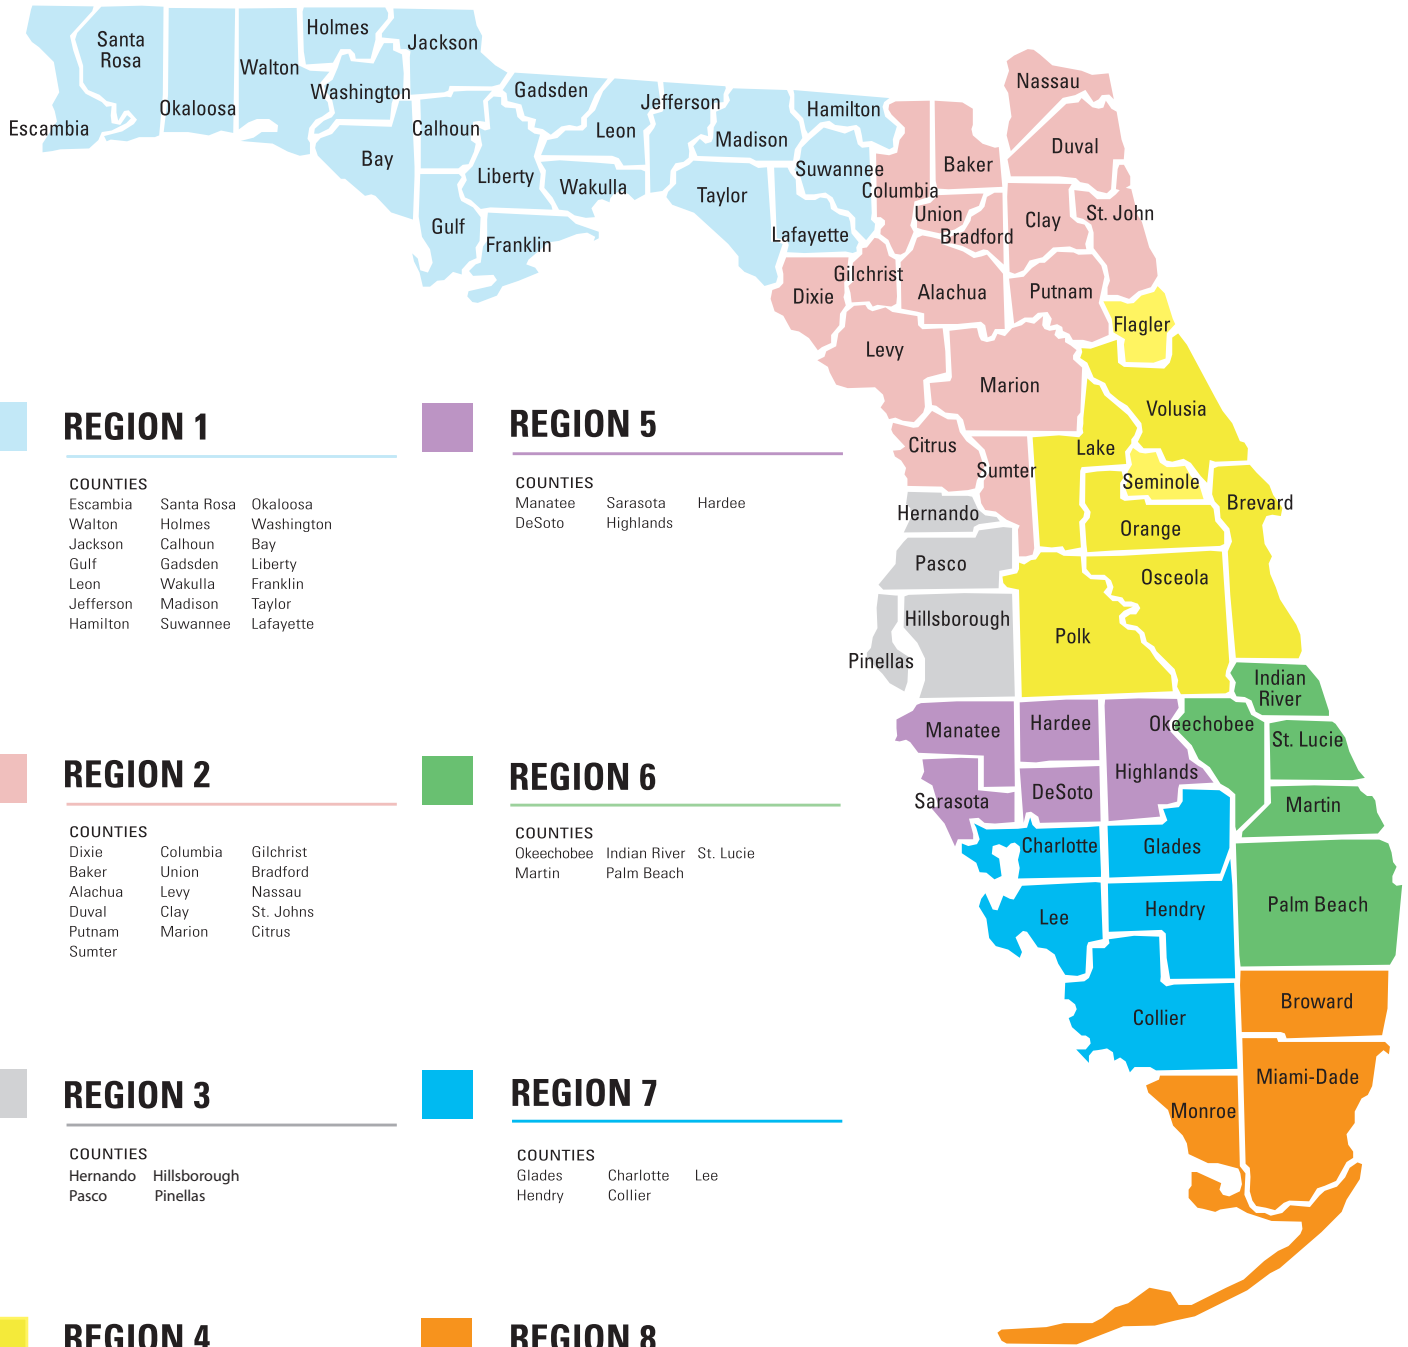

USTA FLORIDA REGIONAL MAP

REGION 1

COUNTIES

Escambia Santa Rosa Okaloosa
Walton Holmes Washington
Jackson Calhoun Bay
Gulf Gadsden Liberty
Leon Wakulla Franklin
Jefferson Madison Taylor
Hamilton Suwannee Lafayette

REGION 5

COUNTIES

Manatee Sarasota Hardee
DeSoto Highlands

REGION 2

COUNTIES

Dixie Columbia Gilchrist
Baker Union Bradford
Alachua Levy Nassau
Duval Clay St. Johns
Putnam Marion Citrus
Sumter

REGION 6

COUNTIES

Okeechobee Indian River St. Lucie
Martin Palm Beach

REGION 3

COUNTIES

Hernando Hillsborough
Pasco Pinellas

REGION 7

COUNTIES

Glades Charlotte Lee
Hendry Collier

REGION 4

COUNTIES

Volusia Lake Seminole
Orange Brevard Osceola
Flagler Polk

REGION 8

COUNTIES

Broward
Miami-Dade
Monroe

FLORIDA