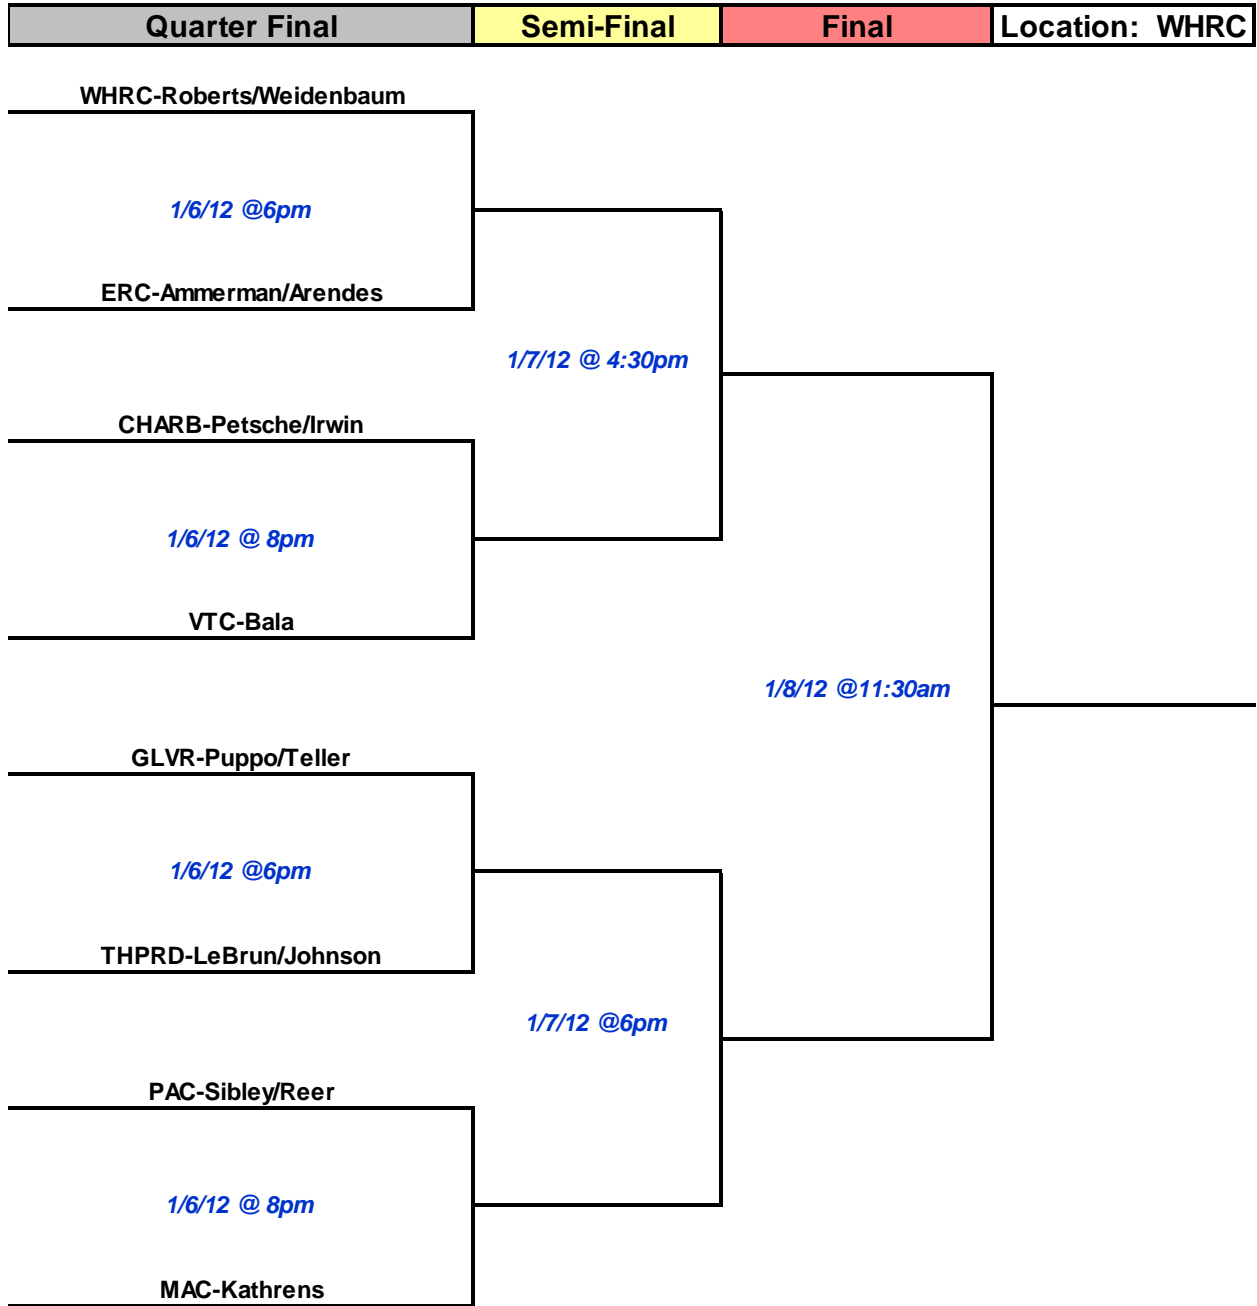

2012 3.0 Senior Women Local League Playoffs

2012 3.5 Senior Men Local League Playoffs

Quarter Final	Semi-Final	Final	Location: CRRC
---------------	------------	-------	----------------

2012 3.5 Senior Women Local League Playoffs

Quarter Final	Semi-Final	Final	Location: MAC
---------------	------------	-------	---------------

2012 4.0 Senior Men Local League Playoffs

Quarter Final	Semi-Final	Final	Location: ERC
---------------	------------	-------	---------------

2012 4.0 Senior Women Local League Playoffs

Quarter Final	Semi-Final	Final	Location: MPRC
---------------	------------	-------	----------------