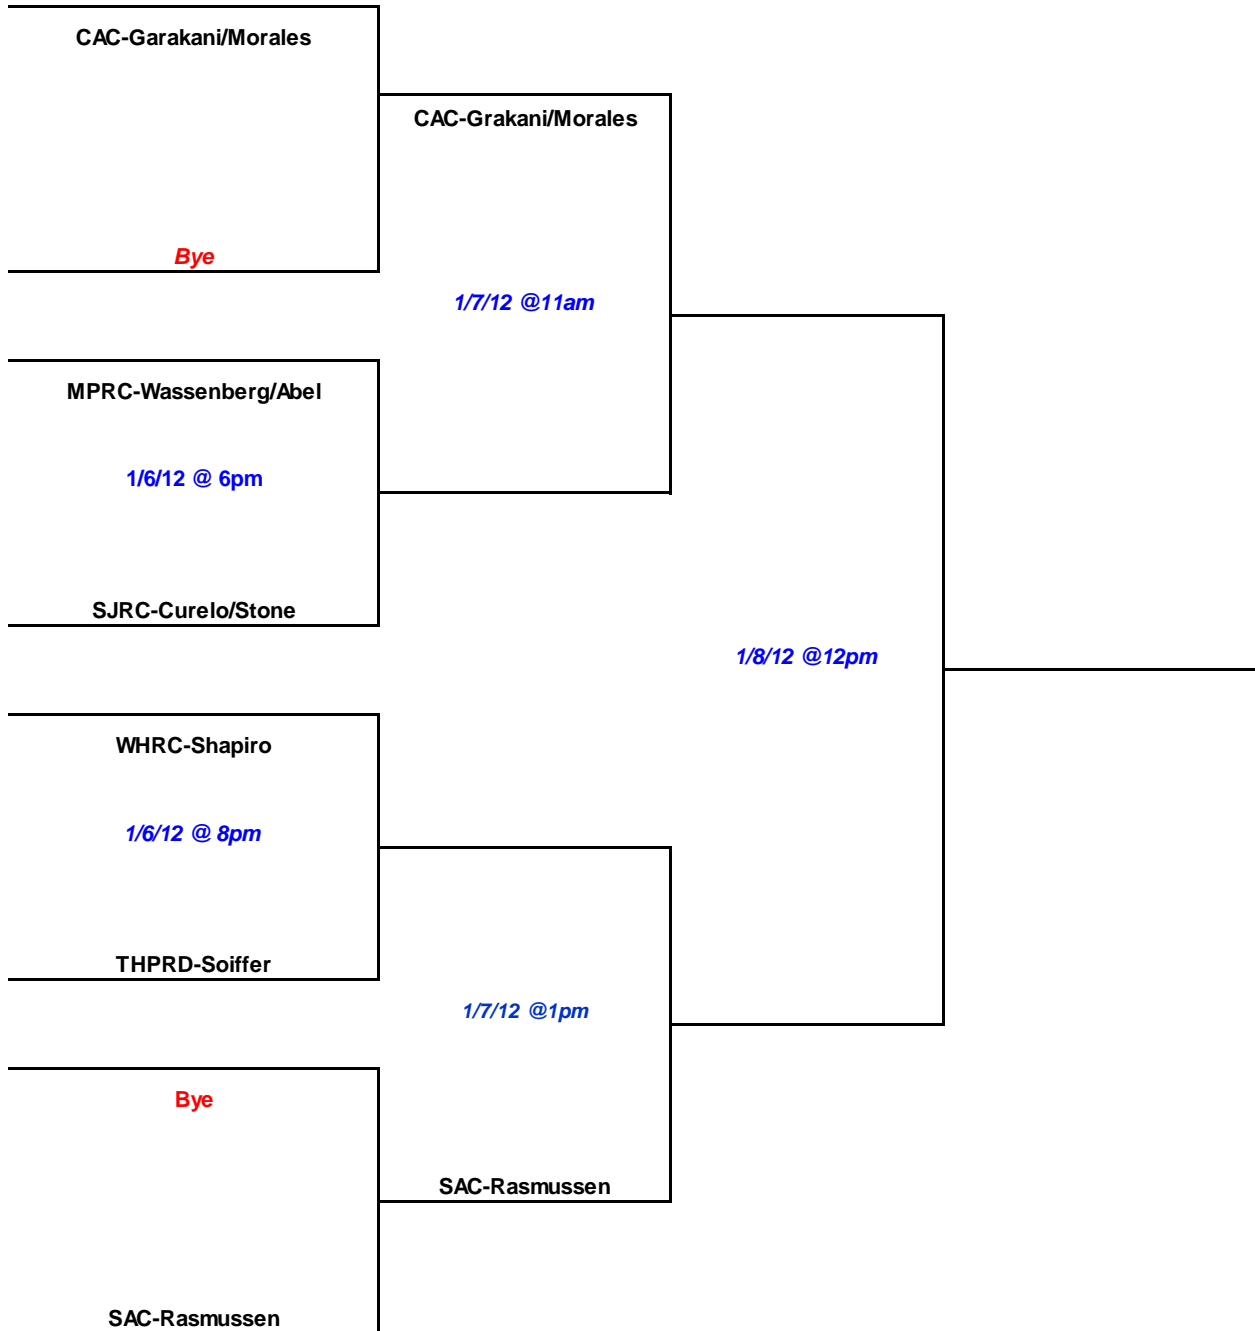

2012 3.0 Senior Women Local League Playoffs

2012 3.5 Senior Men Local League Playoffs

Quarter Final	Semi-Final	Final	Location: CRRC
---------------	------------	-------	----------------

2012 3.5 Senior Women Local League Playoffs

Quarter Final	Semi-Final	Final	Location: MAC
---------------	------------	-------	---------------

2012 4.0 Senior Men Local League Playoffs

Quarter Final	Semi-Final	Final	Location: ERC
---------------	------------	-------	---------------

2012 4.0 Senior Women Local League Playoffs

Quarter Final	Semi-Final	Final	Location: MPRC
---------------	------------	-------	----------------