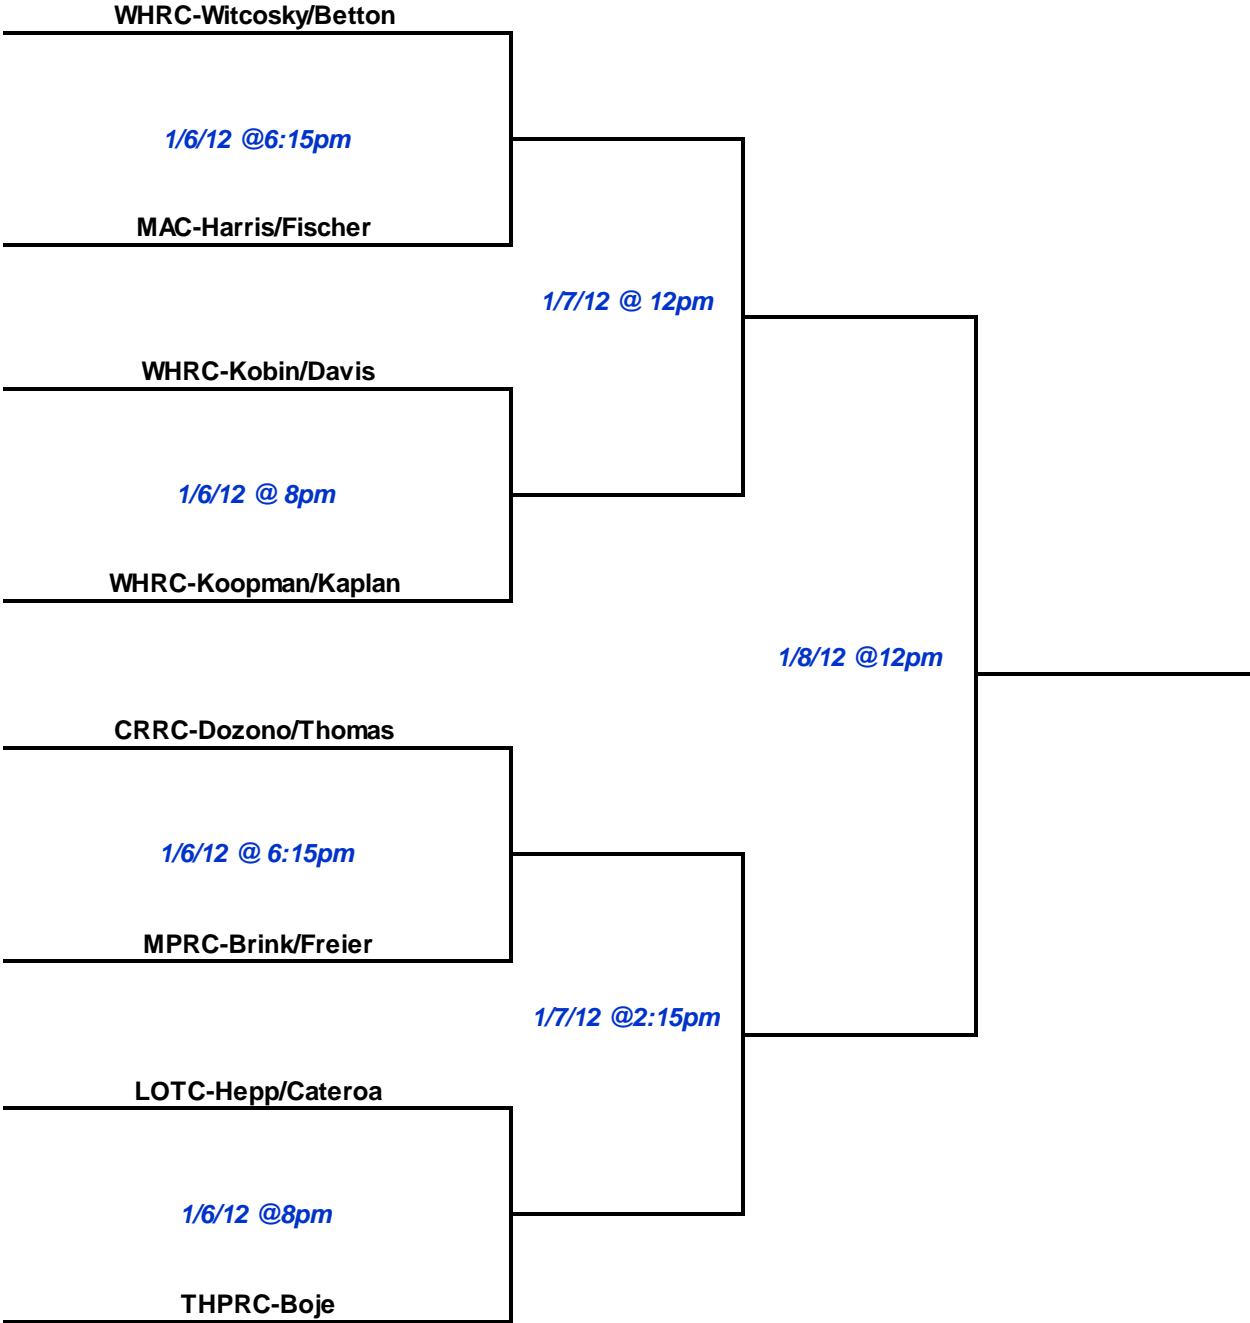

2012 3.0 Senior Women Local League Playoffs

2012 3.5 Senior Men Local League Playoffs

Quarter Final	Semi-Final	Final	Location: CRRC
---------------	------------	-------	----------------

2012 3.5 Senior Women Local League Playoffs

Quarter Final	Semi-Final	Final	Location: MAC
---------------	------------	-------	---------------

2012 4.0 Senior Men Local League Playoffs

Quarter Final	Semi-Final	Final	Location: ERC
---------------	------------	-------	---------------

2012 4.0 Senior Women Local League Playoffs

Quarter Final	Semi-Final	Final	Location: MPRC
---------------	------------	-------	----------------