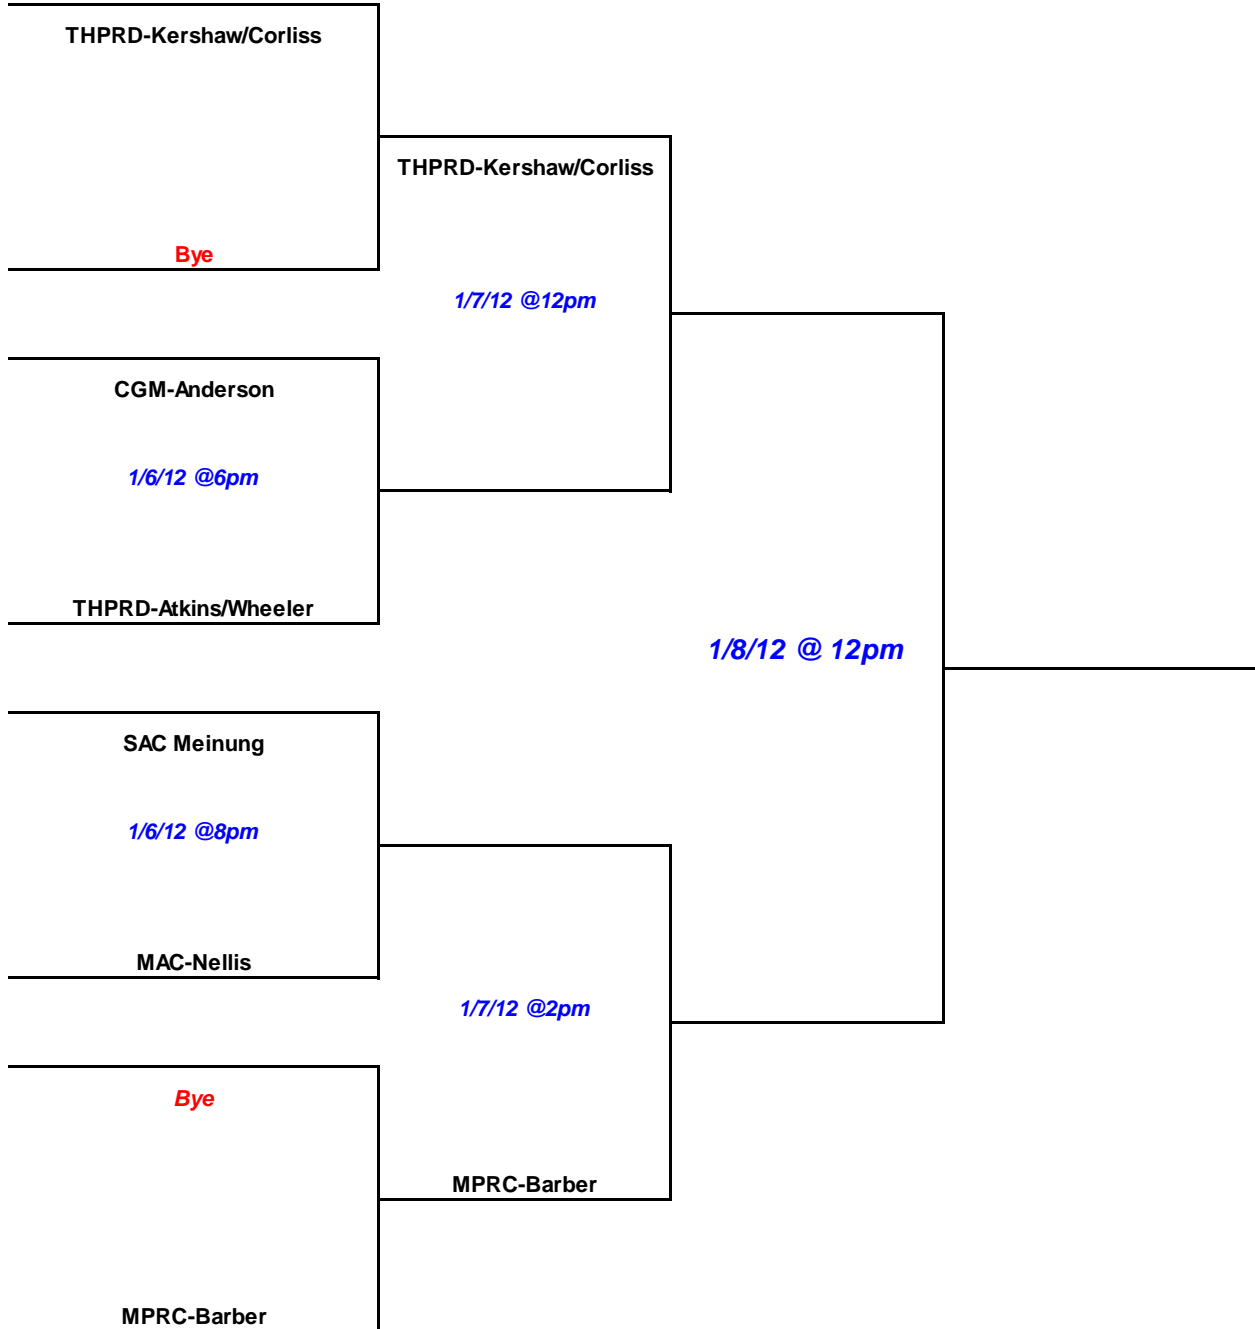

2012 3.0 Senior Women Local League Playoffs

2012 3.5 Senior Men Local League Playoffs

Quarter Final	Semi-Final	Final	Location: CRRC
---------------	------------	-------	----------------

2012 3.5 Senior Women Local League Playoffs

Quarter Final	Semi-Final	Final	Location: MAC
---------------	------------	-------	---------------

2012 4.0 Senior Men Local League Playoffs

Quarter Final	Semi-Final	Final	Location: ERC
---------------	------------	-------	---------------

2012 4.0 Senior Women Local League Playoffs

Quarter Final	Semi-Final	Final	Location: MPRC
---------------	------------	-------	----------------