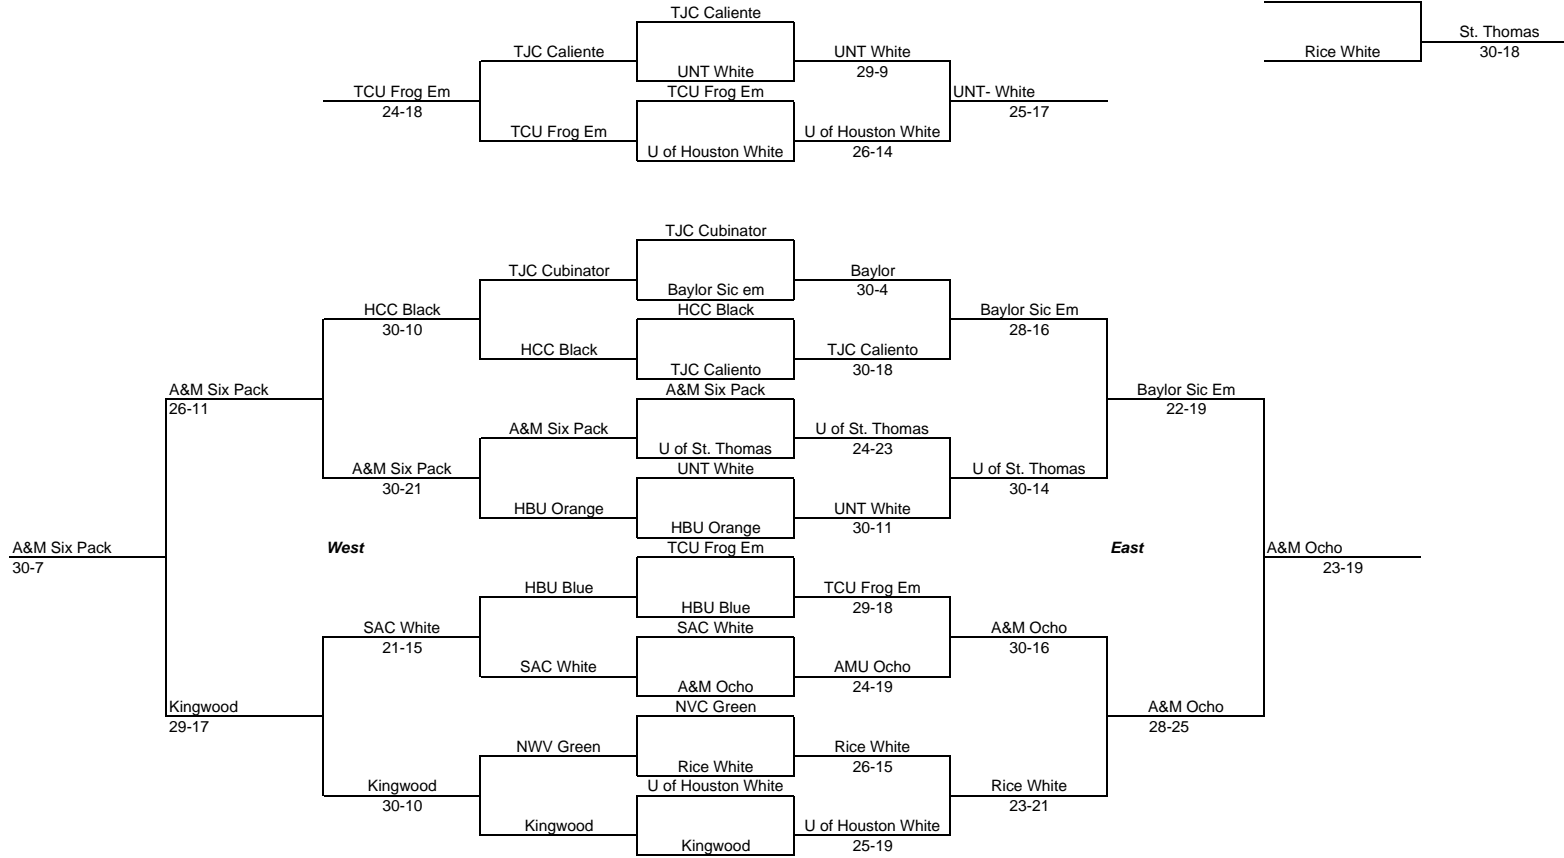

2010 USTA Texas Campus Championships

North (loser from 2nd Round East)

East (Semi-Final Losers)

Wimbledon

Gold
Teams:

1 San Jac Blace
2 Victoria White

3 UT Tyler Swoop
4 Tx. State Boko

Round 1

1 vs 4
2 vs 3

Round 2

1 vs 3
4 vs 2

Round 3

1 vs 2
3 vs 4

Results:

Pool A	San Jac	Victoria	UT Tyler	Ts. State	win/loss	Winning %	Place
San Jac	XXXXXXXXXX	22-24	9-30	16-21	0-3		4th
Victoria	24-22	XXXXXXXXXX	11-30	23-24	1-2		3rd
Ut Tyler	30-9	30-11	XXXXXXXXXX	22-21	3-0		1st
Tx State	21-16	24-23	21-22	XXXXXXXXXX	2-1		2nd

Silver
Teams:

1 LSC Cy Fair Red
2 Trinity Grey

3 Montgomery N.S
4 UT Dallas-Orange

Round 1

1 vs 4
2 vs 3

Round 2

1 vs 3
4 vs 2

Round 3

1 vs 2
3 vs 4

Results:

Pool B	Cy Fair	Trinity	Montgomery	UT Dallas	win/loss	Winning %	Place
Cy Fair	XXXXXXXXXX	16-30	15-24	24-19	1-2	42.97	4th
Trinity	30-16	XXXXXXXXXX	21-18	23-17	3-0		1st
Montgomery	24-15	18-21	XXXXXXXXXX	22-23	1-2	52.03	2nd
UT Dallas	19-24	17-23	23-22	XXXXXXXXXX	1-2	46.09	3rd

Bronze
Teams:

1 UT Tyler-Talons
2 TJCrunk

3 St. Thomas
4 HCC

Round 1

1 vs 4
2 vs 3

Round 2

1 vs 3
4 vs 2

Round 3

1 vs 2
3 vs 4

Results:

Pool C	UT Tyler	TJC	St. Thomas	HCC	win/loss	Winning %	Place
UT Tyler	XXXXXXXXXX	24-17	16-28	18-22	1-2		3rd
TJC	17-24	XXXXXXXXXX	3-30	13-29	0-3		4th
St. Thomas	28-16	30-3	XXXXXXXXXX	26-18	3-0		1st
HCC	22-18	29-13	18-26	XXXXXXXXXX	2-1		2nd