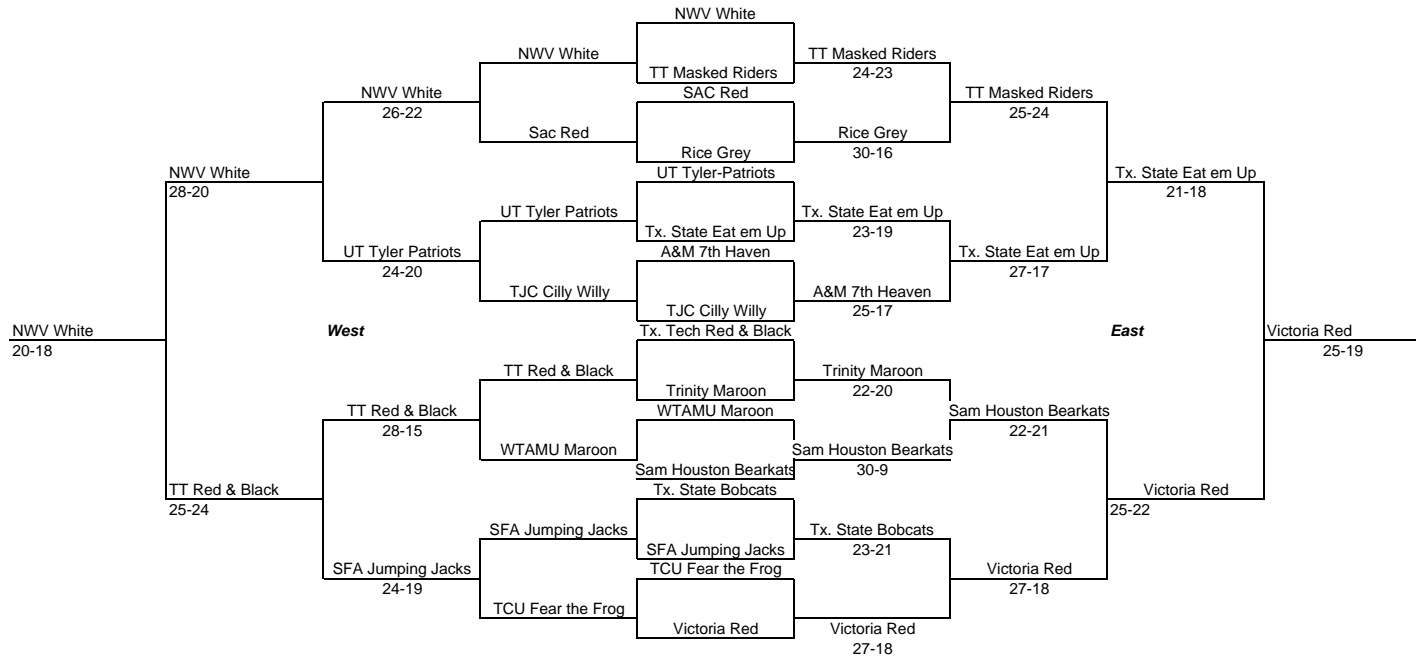

2010 USTA Texas Campus Championships

North (loser from 2nd Round East)

East (Semi-Final Losers)

Sam Houston Bearkats