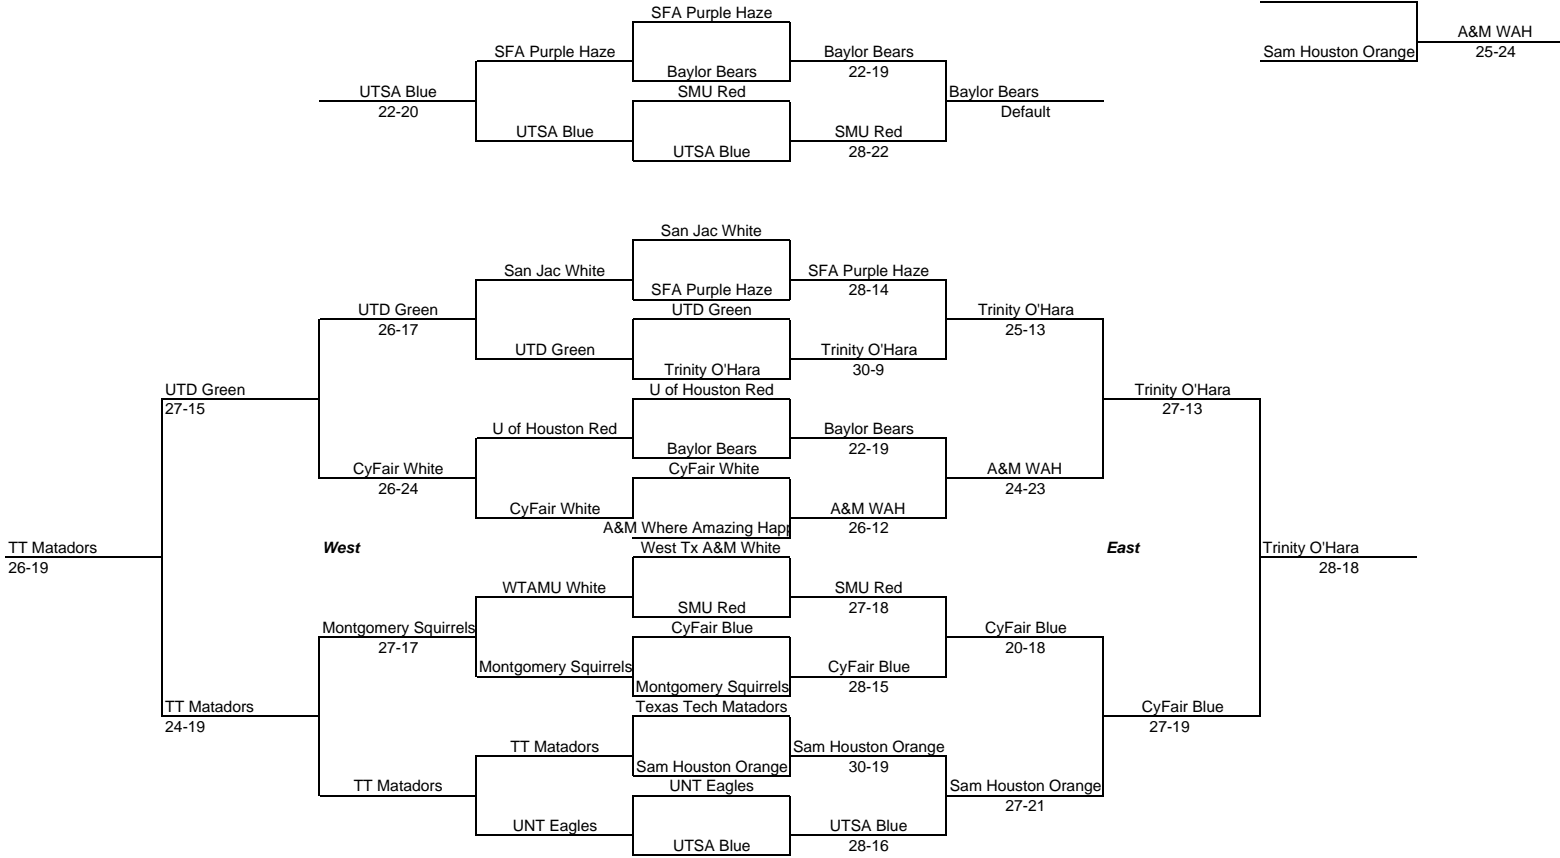

## North (loser from 2nd Round East)

## East (Semi-Final Losers)

## South (loser 1st round West)