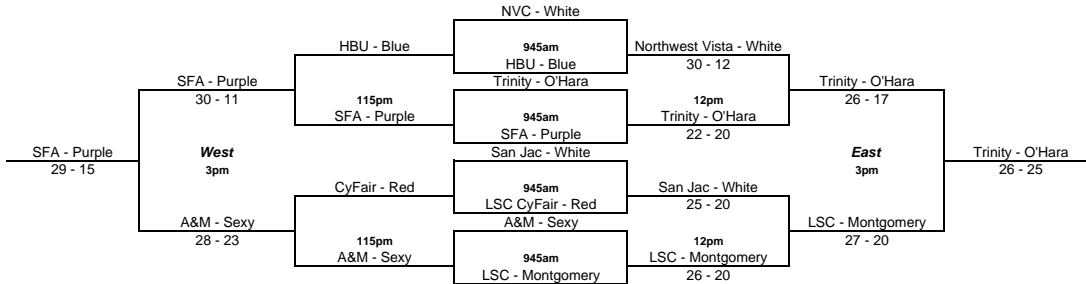

Rice

McEnroe Draw

North Cons (West Semi-final losers)

North (East Semi-final 3rd/4th)

Homer Ford

Connors Draw

North Cons (West Semi-final losers)

North (East Semi-final 3rd/4th)

Rice

Agassi Draw

North Cons (West Semi-final losers)

North (East Semi-final 3rd/4th)

**USTA - Texas Tennis On Campus Regional Series West Houston Regional
October 10, 2009**

Homer Ford

National Draw

North Cons (West Semi-final losers)

North (East Semi-final 3rd/4th)

Homer Ford

American Draw

Teams:

HCC - Black	1	Victoria - White	3
San Jac - Blue	2	Lee College - Red	4

Round 1

1 vs 2 (8:00)
3 vs 4 (9:45)

Round 2

1 vs 4 (11:30)
2 vs 3 (1:15)

Round 3

1 vs 3 (3:00)
4 vs 2 (3:00)

Results:

Pool A	HCC - Black	San Jac - Blue	Victoria College - White	Lee College - Red	win/loss	Place
HCC - Black	XXXXXXXX	28	19	30	2/1	2nd
San Jac - Blue	21	XXXXXXXX	18	30	1/2	3rd
VC - White	30	30	XXXXXXXX	30	3/0	1st
Lee College - Red	13	7	7	XXXXXXXX	0/3	4th