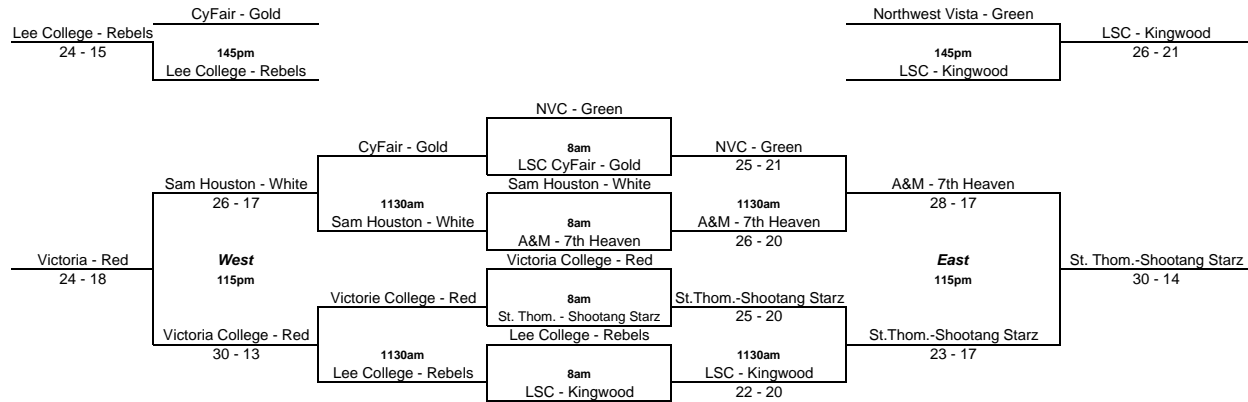

Rice

Agassi Draw

North Cons (West Semi-final losers)

North (East Semi-final 3rd/4th)

**USTA - Texas Tennis On Campus Regional Series West Houston Regional
October 10, 2009**

Homer Ford

National Draw

North Cons (West Semi-final losers)

North (East Semi-final 3rd/4th)

Homer Ford

American Draw

Teams:

HCC - Black	1	Victoria - White	3
San Jac - Blue	2	Lee College - Red	4

Round 1

1 vs 2 (8:00)
3 vs 4 (9:45)

Round 2

1 vs 4 (11:30)
2 vs 3 (1:15)

Round 3

1 vs 3 (3:00)
4 vs 2 (3:00)

Results:

Pool A	HCC - Black	San Jac - Blue	Victoria College - White	Lee College - Red	win/loss	Place
HCC - Black	XXXXXXXX	28	19	30	2/1	2nd
San Jac - Blue	21	XXXXXXXX	18	30	1/2	3rd
VC - White	30	30	XXXXXXXX	30	3/0	1st
Lee College - Red	13	7	7	XXXXXXXX	0/3	4th