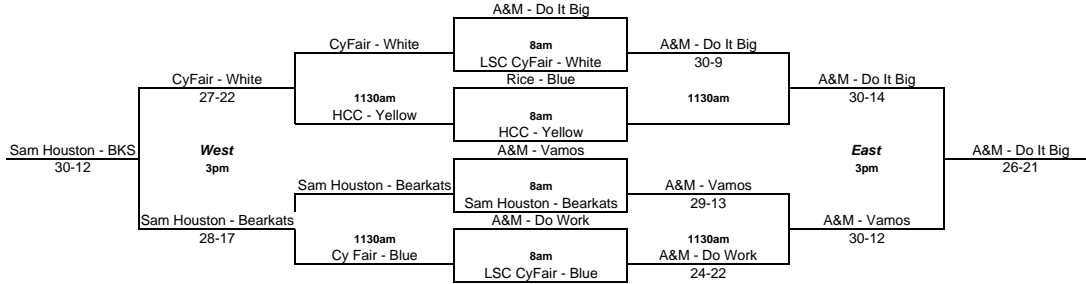

Rice

McEnroe Draw

North Cons (West Semi-final losers)

North (East Semi-final 3rd/4th)

Homer Ford

Connors Draw

North Cons (West Semi-final losers)

North (East Semi-final 3rd/4th)

Rice

Agassi Draw

North Cons (West Semi-final losers)

North (East Semi-final 3rd/4th)

**USTA - Texas Tennis On Campus Regional Series West Houston Regional
October 10, 2009**

Homer Ford

National Draw

North Cons (West Semi-final losers)

North (East Semi-final 3rd/4th)

Homer Ford

American Draw

Teams:

HCC - Black	1	Victoria - White	3
San Jac - Blue	2	Lee College - Red	4

Round 1

1 vs 2 (8:00)
3 vs 4 (9:45)

Round 2

1 vs 4 (11:30)
2 vs 3 (1:15)

Round 3

1 vs 3 (3:00)
4 vs 2 (3:00)

Results:

Pool A	HCC - Black	San Jac - Blue	Victoria College - White	Lee College - Red	win/loss	Place
HCC - Black	XXXXXXXX	28	19	30	2/1	2nd
San Jac - Blue	21	XXXXXXXX	18	30	1/2	3rd
VC - White	30	30	XXXXXXXX	30	3/0	1st
Lee College - Red	13	7	7	XXXXXXXX	0/3	4th