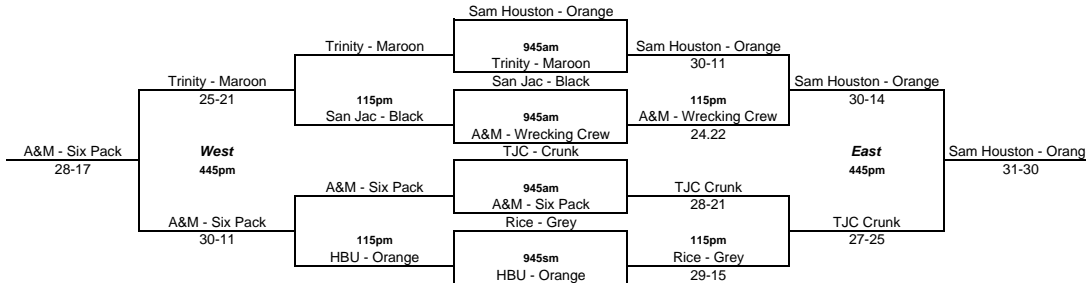

Rice

McEnroe Draw

North Cons (West Semi-final losers)

North (East Semi-final 3rd/4th)

Homer Ford

Connors Draw

North Cons (West Semi-final losers)

North (East Semi-final 3rd/4th)

Rice

Agassi Draw

North Cons (West Semi-final losers)

North (East Semi-final 3rd/4th)

**USTA - Texas Tennis On Campus Regional Series West Houston Regional
October 10, 2009**

Homer Ford

National Draw

North Cons (West Semi-final losers)

North (East Semi-final 3rd/4th)

Homer Ford

American Draw

Teams:

HCC - Black	1	Victoria - White	3
San Jac - Blue	2	Lee College - Red	4

Round 1

1 vs 2 (8:00)
3 vs 4 (9:45)

Round 2

1 vs 4 (11:30)
2 vs 3 (1:15)

Round 3

1 vs 3 (3:00)
4 vs 2 (3:00)

Results:

Pool A	HCC - Black	San Jac - Blue	Victoria College - White	Lee College - Red	win/loss	Place
HCC - Black	XXXXXXXX	28	19	30	2/1	2nd
San Jac - Blue	21	XXXXXXXX	18	30	1/2	3rd
VC - White	30	30	XXXXXXXX	30	3/0	1st
Lee College - Red	13	7	7	XXXXXXXX	0/3	4th