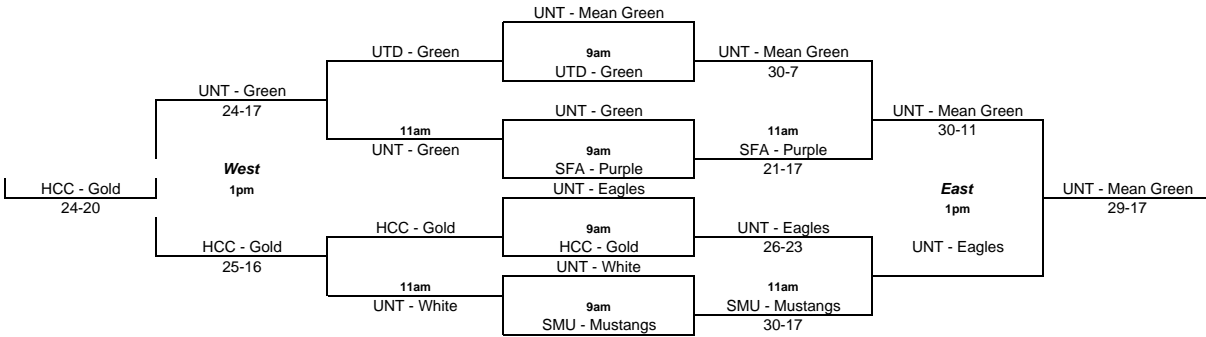

**USTA - Texas Tennis On Campus Regional Series DFW Regional
October 24, 2009**

US Open

North Cons (West Semi-final losers)

North (East Semi-final 3rd/4th)

Wimbledon

North Cons (West Semi-final losers)

North (East Semi-final 3rd/4th)