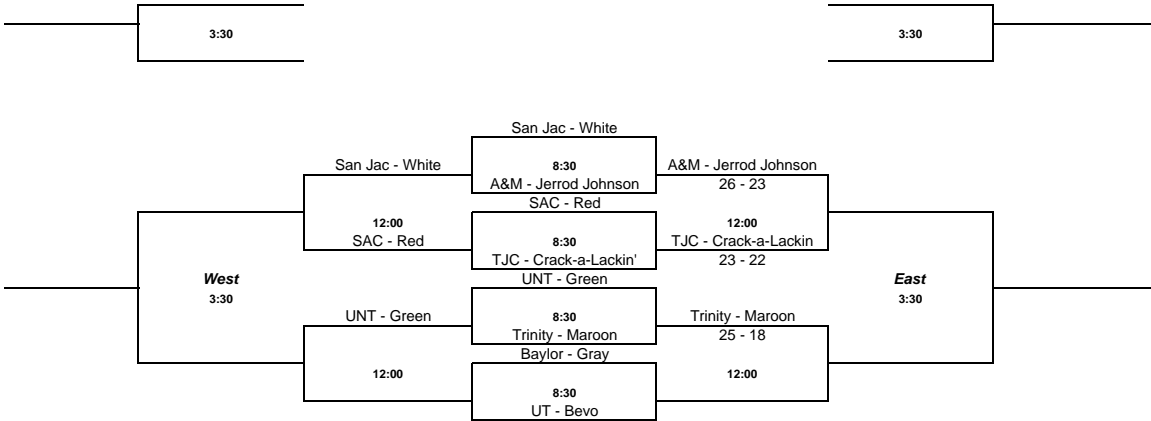

Agassi Draw

Did Not Complete Due to Rain

North Cons (West Semi-final losers)

North (East Semi-final 3rd/4th)

**USTA - Texas Tennis On Campus Regional Series Central Texas Regional
September 3, 2009**

Everett Draw

Did Not Complete Due to Rain

North Cons (West Semi-final losers)

North (East Semi-final 3rd/4th)

King Draw

Did Not Complete Due to Rain

North Cons (West Semi-final losers)

North (East Semi-final 3rd/4th)

Navratilova Draw

Did Not Complete Due to Rain

North Cons (West Semi-final losers)

North (East Semi-final 3rd/4th)