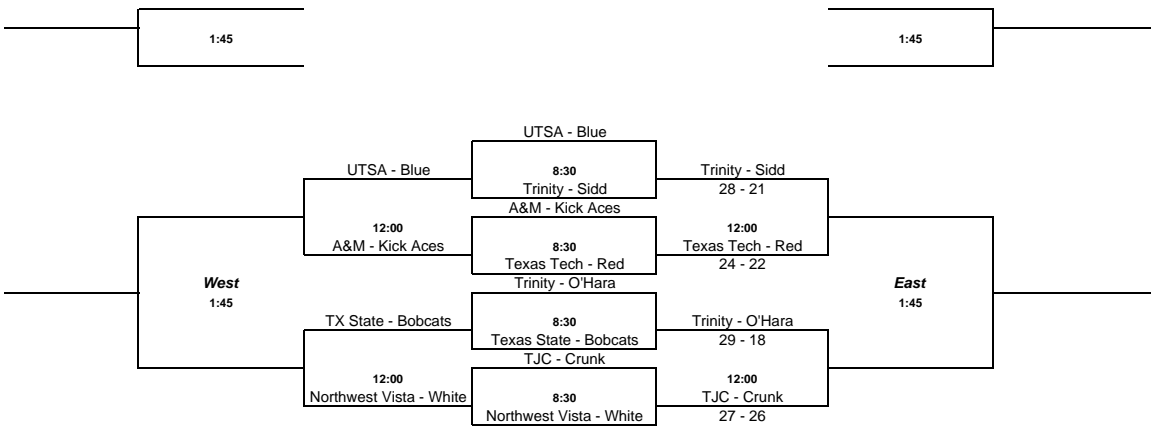

McEnroe Draw

Did Not Complete Due to Rain

North Cons (West Semi-final losers)

North (East Semi-final 3rd/4th)

Connors Draw

Did Not Complete Due to Rain

North Cons (West Semi-final losers)

North (East Semi-final 3rd/4th)

Agassi Draw

Did Not Complete Due to Rain

North Cons (West Semi-final losers)

North (East Semi-final 3rd/4th)

**USTA - Texas Tennis On Campus Regional Series Central Texas Regional
September 3, 2009**

Everett Draw

Did Not Complete Due to Rain

North Cons (West Semi-final losers)

North (East Semi-final 3rd/4th)

King Draw

Did Not Complete Due to Rain

North Cons (West Semi-final losers)

North (East Semi-final 3rd/4th)

Navratilova Draw

Did Not Complete Due to Rain

North Cons (West Semi-final losers)

North (East Semi-final 3rd/4th)