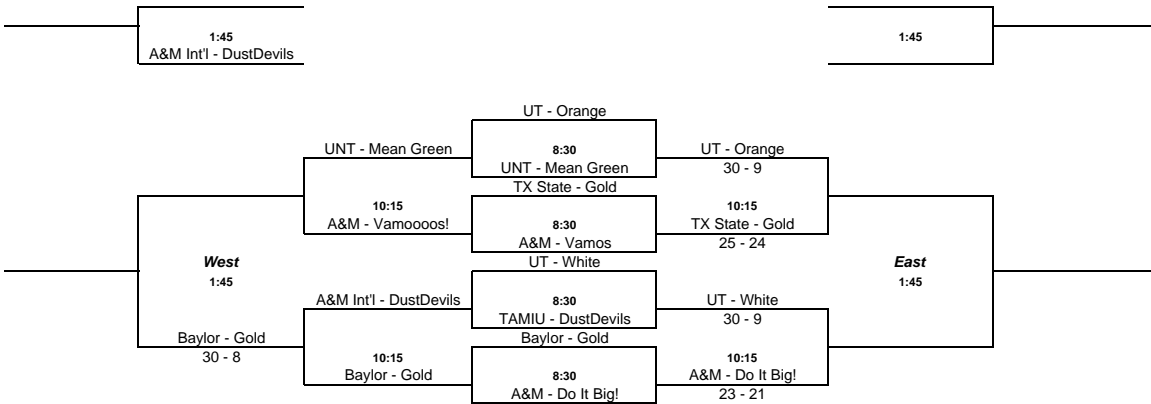

McEnroe Draw

Did Not Complete Due to Rain

North Cons (West Semi-final losers)

North (East Semi-final 3rd/4th)

Connors Draw

Did Not Complete Due to Rain

North Cons (West Semi-final losers)

North (East Semi-final 3rd/4th)

Agassi Draw

Did Not Complete Due to Rain

North Cons (West Semi-final losers)

North (East Semi-final 3rd/4th)

**USTA - Texas Tennis On Campus Regional Series Central Texas Regional
September 3, 2009**

Everett Draw

Did Not Complete Due to Rain

North Cons (West Semi-final losers)

North (East Semi-final 3rd/4th)

King Draw

Did Not Complete Due to Rain

North Cons (West Semi-final losers)

North (East Semi-final 3rd/4th)

Navratilova Draw

Did Not Complete Due to Rain

North Cons (West Semi-final losers)

North (East Semi-final 3rd/4th)