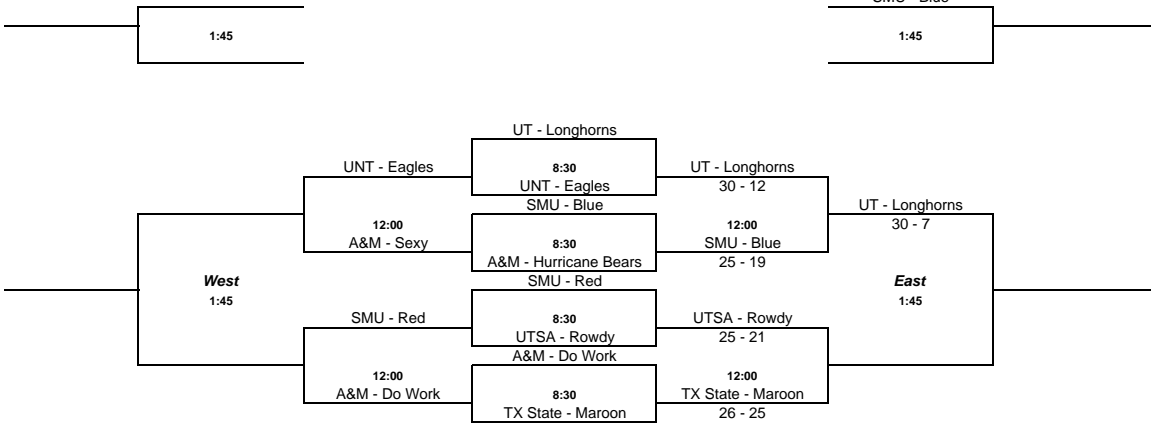

McEnroe Draw

Did Not Complete Due to Rain

North Cons (West Semi-final losers)

North (East Semi-final 3rd/4th)

Connors Draw

Did Not Complete Due to Rain

North Cons (West Semi-final losers)

North (East Semi-final 3rd/4th)

Agassi Draw

Did Not Complete Due to Rain

North Cons (West Semi-final losers)

North (East Semi-final 3rd/4th)

**USTA - Texas Tennis On Campus Regional Series Central Texas Regional
September 3, 2009**

Everett Draw

Did Not Complete Due to Rain

North Cons (West Semi-final losers)

North (East Semi-final 3rd/4th)

King Draw

Did Not Complete Due to Rain

North Cons (West Semi-final losers)

North (East Semi-final 3rd/4th)

Navratilova Draw

Did Not Complete Due to Rain

North Cons (West Semi-final losers)

North (East Semi-final 3rd/4th)