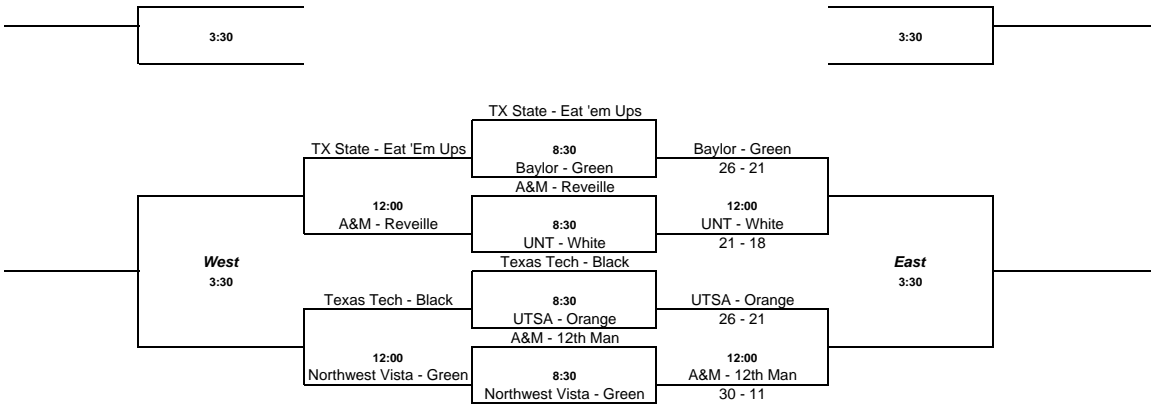

McEnroe Draw

Did Not Complete Due to Rain

North Cons (West Semi-final losers)

North (East Semi-final 3rd/4th)

Connors Draw

Did Not Complete Due to Rain

North Cons (West Semi-final losers)

North (East Semi-final 3rd/4th)

Agassi Draw

Did Not Complete Due to Rain

North Cons (West Semi-final losers)

North (East Semi-final 3rd/4th)

**USTA - Texas Tennis On Campus Regional Series Central Texas Regional
September 3, 2009**

Everett Draw

Did Not Complete Due to Rain

North Cons (West Semi-final losers)

North (East Semi-final 3rd/4th)

King Draw

Did Not Complete Due to Rain

North Cons (West Semi-final losers)

North (East Semi-final 3rd/4th)

Navratilova Draw

Did Not Complete Due to Rain

North Cons (West Semi-final losers)

North (East Semi-final 3rd/4th)