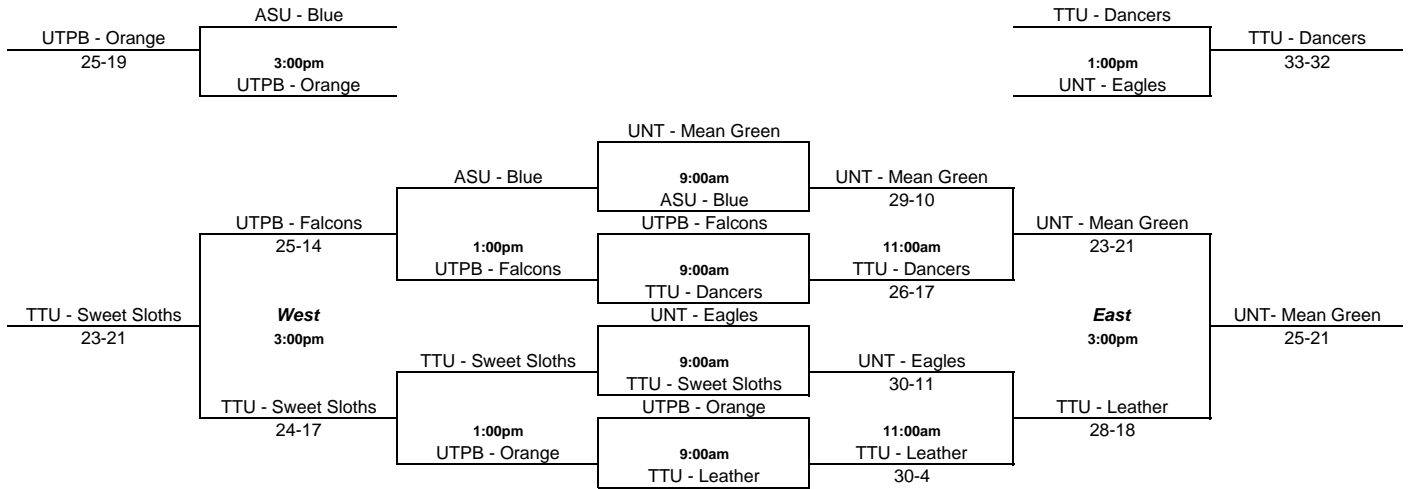

**USTA - Texas Tennis On Campus Regional Series Lubbock, TX
October 2, 2010**

1

National Draw

North Cons (West Semi-final losers)

North (East Semi-final 3rd/4th)

2

American Draw

North Cons (West Semi-final losers)

North (East Semi-final 3rd/4th)