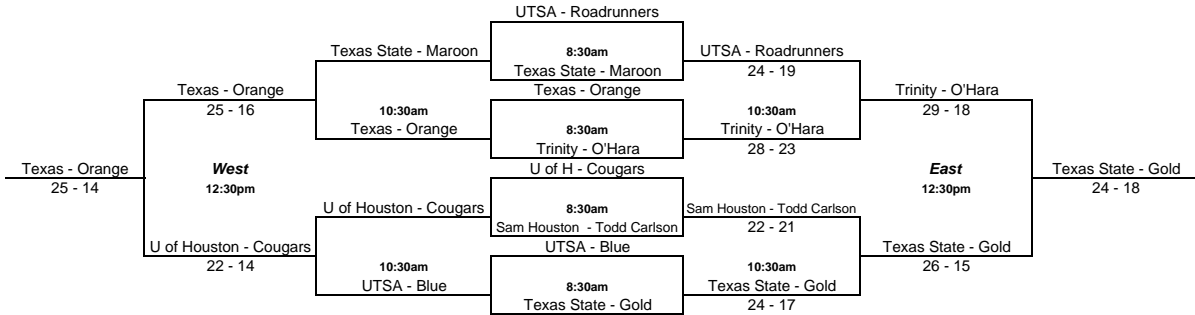

**USTA - Texas Tennis On Campus Regional Series San Antonio, TX
October 30, 2010**

Red Draw

North Cons (West Semi-final losers)

North (East Semi-final 3rd/4th)

White Draw

North Cons (West Semi-final losers)

North (East Semi-final 3rd/4th)

Blue Draw

North Cons (West Semi-final losers)

North (East Semi-final 3rd/4th)