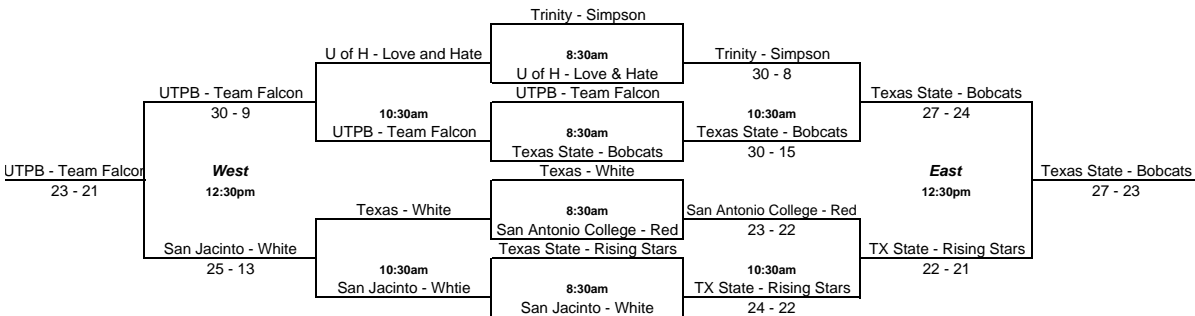

**USTA - Texas Tennis On Campus Regional Series San Antonio, TX
October 30, 2010**

Red Draw

North Cons (West Semi-final losers)

North (East Semi-final 3rd/4th)

White Draw

North Cons (West Semi-final losers)

North (East Semi-final 3rd/4th)

Blue Draw

North Cons (West Semi-final losers)

North (East Semi-final 3rd/4th)