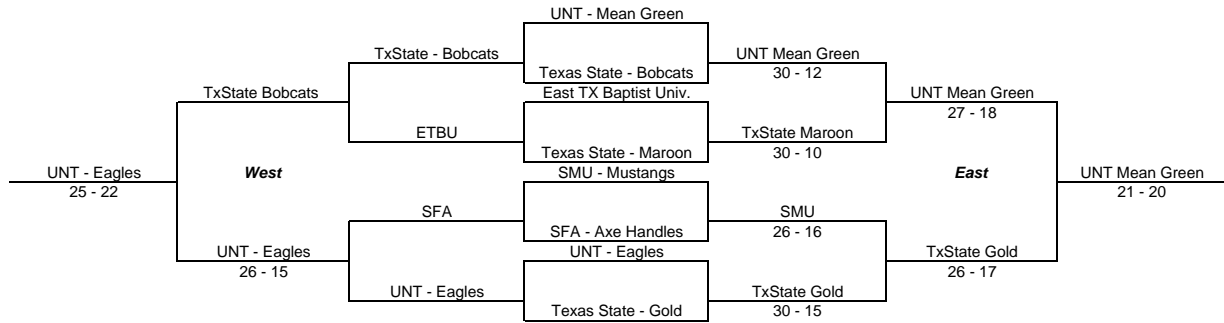

USTA - Texas Tennis On Campus Regional Series Dallas, TX
Dallas Tennis Association
October 16, 2010

National Draw

North Cons (West Semi-final losers)

North (East Semi-final 3rd/4th)

American Draw

North Cons (West Semi-final losers)

North (East Semi-final 3rd/4th)