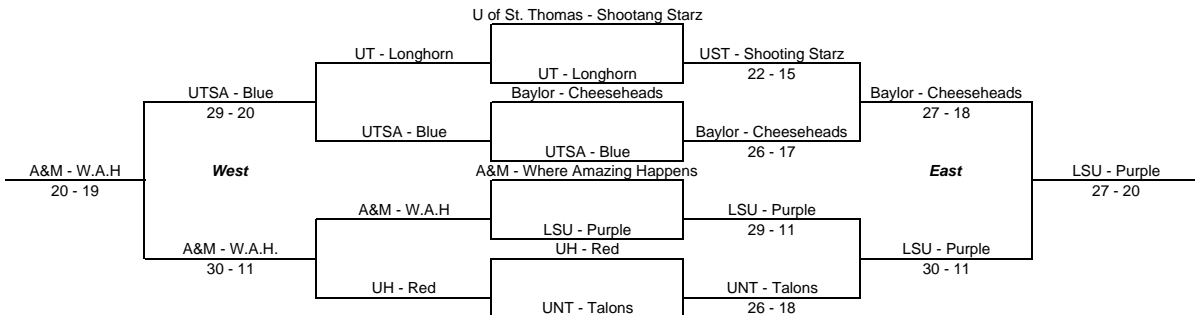

**USTA - Texas Tennis On Campus Regional Series Central TX Regional
Austin, TX
October 9, 2010**

Red Draw

North Cons (West Semi-final losers)

North (East Semi-final 3rd/4th)

White Draw

North Cons (West Semi-final losers)

North (East Semi-final 3rd/4th)

Blue Draw

North Cons (West Semi-final losers)

North (East Semi-final 3rd/4th)

USTA - Texas Tennis On Campus Regional Series Central TX Regional
Austin, TX
October 9, 2010
National Draw

North Cons (West Semi-final losers)

North (East Semi-final 3rd/4th)

2

American Draw

North Cons (West Semi-final losers)

North (East Semi-final 3rd/4th)

Texas

2010-2011 Tennis On Campus Series - Texas Central Texas Regional – UT Intramurals

Round Robins:

Group 1

1 v 2 24 – 19	1 v Bye	1 v 3 29 - 19
3 v Bye	2 v 3 25 - 4	Bye v 2

Group 2

4 v 5 24 – 23	4 v Bye	4 v 6 27 - 20
6 v Bye	5 v 6 28 - 16	Bye v 5

Final Round:

		<u>Results</u>	
Group 1 (1 st place) <u>Texas State – BOKO</u>	v	Group 2 (1 st Place) UNT – Net Nutts	30 - 8
Group 1 (2 nd Place) <u>Univ. of Houston – White</u>	v	Group 2 (2 nd Place) A&M – Straight Ballin’	25 - 22
Group 1 (3 rd Place) <u>UT Dallas – Green</u>	v	Group 2 (3 rd Place) St. Thomas – Pan Banh Bow	24 - 6