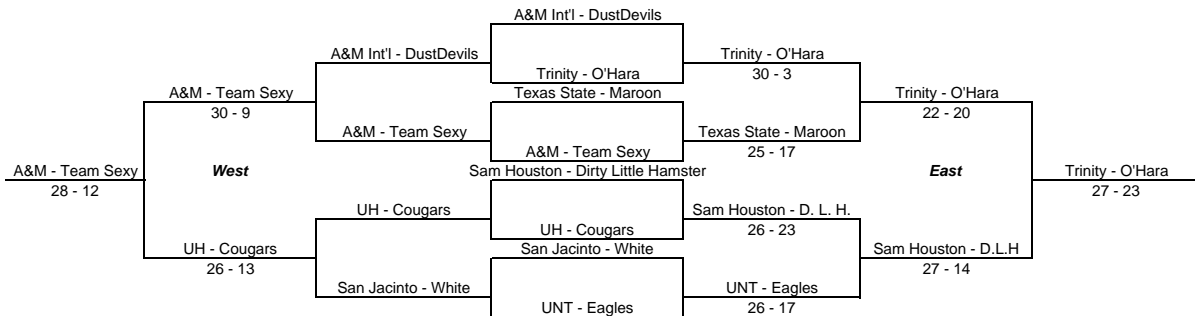

**USTA - Texas Tennis On Campus Regional Series Central TX Regional
Austin, TX
October 9, 2010**

Red Draw

North Cons (West Semi-final losers)

North (East Semi-final 3rd/4th)

White Draw

North Cons (West Semi-final losers)

North (East Semi-final 3rd/4th)

Blue Draw

North Cons (West Semi-final losers)

North (East Semi-final 3rd/4th)

USTA - Texas Tennis On Campus Regional Series Central TX Regional
Austin, TX
October 9, 2010
National Draw

North Cons (West Semi-final losers)

North (East Semi-final 3rd/4th)

2

American Draw

North Cons (West Semi-final losers)

North (East Semi-final 3rd/4th)

Texas

2010-2011 Tennis On Campus Series - Texas Central Texas Regional – UT Intramurals

Round Robins:

Group 1

1 v 2 24 – 19	1 v Bye	1 v 3 29 - 19
3 v Bye	2 v 3 25 - 4	Bye v 2

Group 2

4 v 5 24 – 23	4 v Bye	4 v 6 27 - 20
6 v Bye	5 v 6 28 - 16	Bye v 5

Final Round:

		<u>Results</u>	
Group 1 (1 st place) <u>Texas State – BOKO</u>	v	Group 2 (1 st Place) UNT – Net Nutts	30 - 8
Group 1 (2 nd Place) <u>Univ. of Houston – White</u>	v	Group 2 (2 nd Place) A&M – Straight Ballin’	25 - 22
Group 1 (3 rd Place) <u>UT Dallas – Green</u>	v	Group 2 (3 rd Place) St. Thomas – Pan Banh Bow	24 - 6