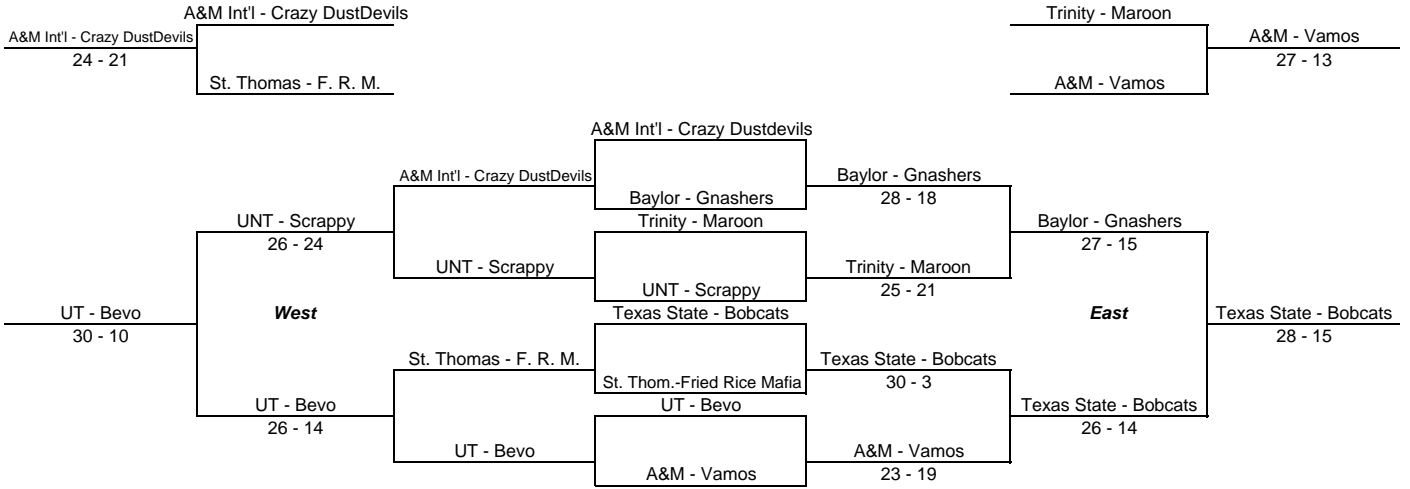

**USTA - Texas Tennis On Campus Regional Series Central TX Regional
Austin, TX
October 9, 2010**

Red Draw

North Cons (West Semi-final losers)

North (East Semi-final 3rd/4th)

White Draw

North Cons (West Semi-final losers)

North (East Semi-final 3rd/4th)

Blue Draw

North Cons (West Semi-final losers)

North (East Semi-final 3rd/4th)

USTA - Texas Tennis On Campus Regional Series Central TX Regional
Austin, TX
October 9, 2010
National Draw

North Cons (West Semi-final losers)

North (East Semi-final 3rd/4th)

2

American Draw

North Cons (West Semi-final losers)

North (East Semi-final 3rd/4th)

Texas

2010-2011 Tennis On Campus Series - Texas Central Texas Regional – UT Intramurals

Round Robins:

Group 1

1 v 2 24 – 19	1 v Bye	1 v 3 29 - 19
3 v Bye	2 v 3 25 - 4	Bye v 2

Group 2

4 v 5 24 – 23	4 v Bye	4 v 6 27 - 20
6 v Bye	5 v 6 28 - 16	Bye v 5

Final Round:

		<u>Results</u>	
Group 1 (1 st place) <u>Texas State – BOKO</u>	v	Group 2 (1 st Place) UNT – Net Nutts	30 - 8
Group 1 (2 nd Place) <u>Univ. of Houston – White</u>	v	Group 2 (2 nd Place) A&M – Straight Ballin’	25 - 22
Group 1 (3 rd Place) <u>UT Dallas – Green</u>	v	Group 2 (3 rd Place) St. Thomas – Pan Banh Bow	24 - 6