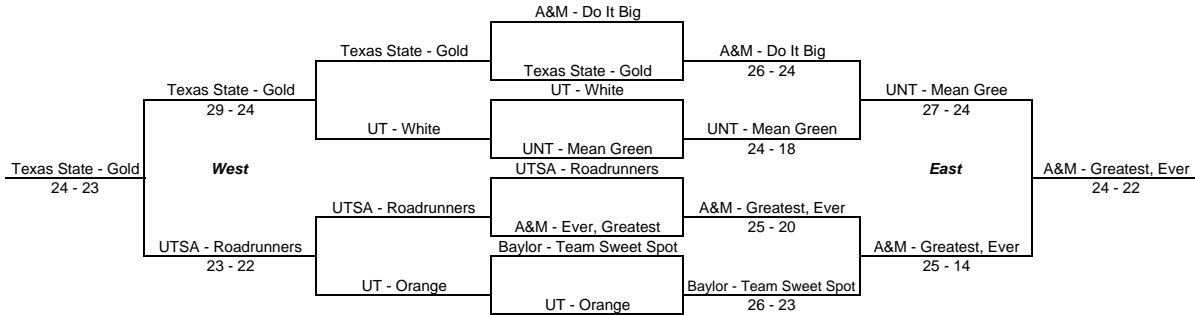

**USTA - Texas Tennis On Campus Regional Series Central TX Regional
Austin, TX
October 9, 2010**

Red Draw

North Cons (West Semi-final losers)

North (East Semi-final 3rd/4th)

White Draw

North Cons (West Semi-final losers)

North (East Semi-final 3rd/4th)

Blue Draw

North Cons (West Semi-final losers)

North (East Semi-final 3rd/4th)

USTA - Texas Tennis On Campus Regional Series Central TX Regional
Austin, TX
October 9, 2010
National Draw

North Cons (West Semi-final losers)

North (East Semi-final 3rd/4th)

2

American Draw

North Cons (West Semi-final losers)

North (East Semi-final 3rd/4th)

Texas

2010-2011 Tennis On Campus Series - Texas Central Texas Regional – UT Intramurals