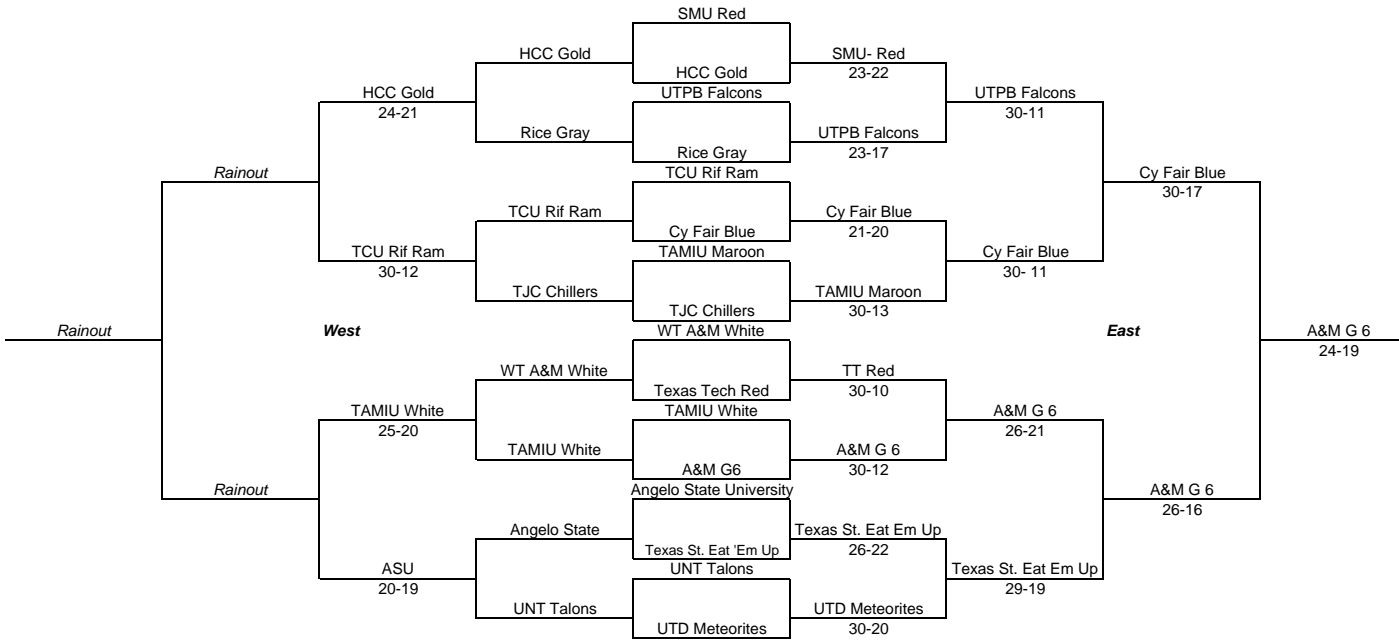

**2011 Campus Championship - Texas
US Open - Silver
Austin, TX**

North (loser from 2nd Round East)

East (Semi-Final Losers)

West Cons (semi-final losers)

South (loser 1st round West)

2011 Campus Championship - Texas US Open - Bronze Austin, TX

North (loser from 2nd Round East)

East (Semi-Final Losers)

West Cons (semi-final losers)

South (loser 1st round West)

**2011 Campus Championship - Texas
US Open - Copper
Austin, TX**

North (loser from 2nd Round East)

East (Semi-Final Losers)

West Cons (semi-final losers)

Wimbledon Medal Rounds

Gold

Silver

Bronze

Copper

US OPEN DIVISION