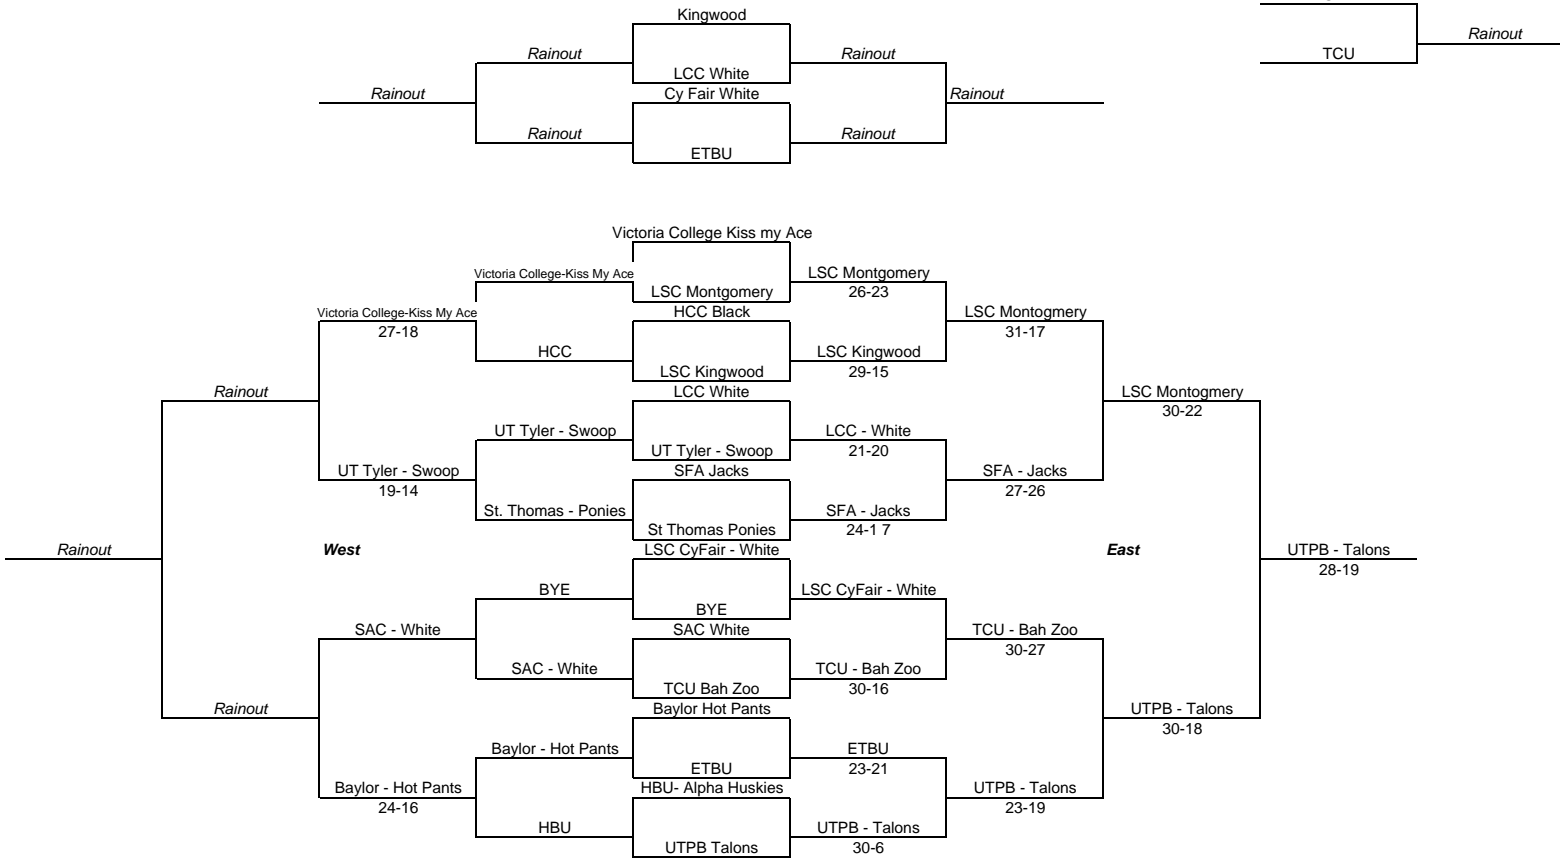

**2011 Campus Championship - Texas
US Open - Silver
Austin, TX**

North (loser from 2nd Round East)

East (Semi-Final Losers)

West Cons (semi-final losers)

South (loser 1st round West)

2011 Campus Championship - Texas US Open - Bronze Austin, TX

North (loser from 2nd Round East)

East (Semi-Final Losers)

West Cons (semi-final losers)

South (loser 1st round West)

**2011 Campus Championship - Texas
US Open - Copper
Austin, TX**

North (loser from 2nd Round East)

East (Semi-Final Losers)

West Cons (semi-final losers)

Wimbledon Medal Rounds

Gold

Silver

Bronze

Copper

US OPEN DIVISION