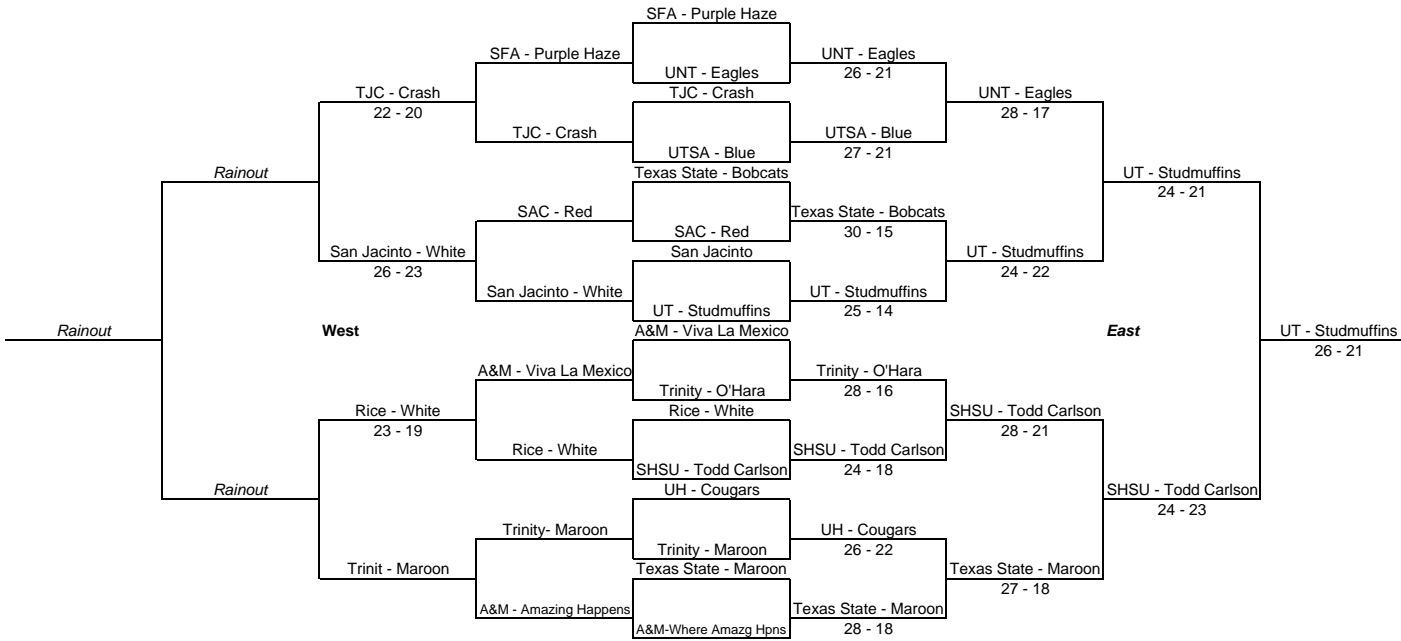

**2011 Campus Championship - Texas
US Open - Silver
Austin, TX**

North (loser from 2nd Round East)

East (Semi-Final Losers)

West Cons (semi-final losers)

South (loser 1st round West)

2011 Campus Championship - Texas US Open - Bronze Austin, TX

North (loser from 2nd Round East)

East (Semi-Final Losers)

West Cons (semi-final losers)

South (loser 1st round West)

**2011 Campus Championship - Texas
US Open - Copper
Austin, TX**

North (loser from 2nd Round East)

East (Semi-Final Losers)

West Cons (semi-final losers)

Wimbledon Medal Rounds

Gold

Silver

Bronze

Copper

US OPEN DIVISION