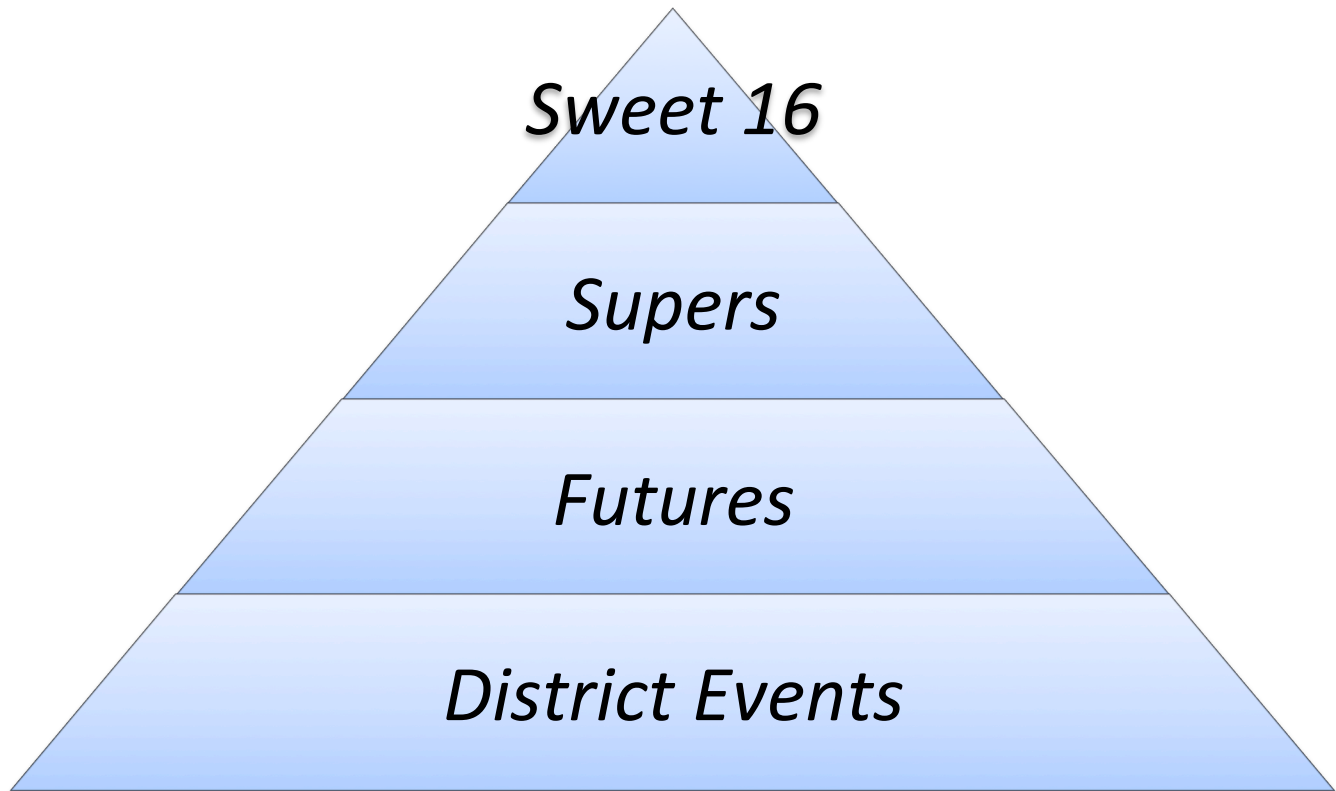

MISSOURI VALLEY

Junior Tournament Structure

District Events – Events held throughout each district in which players can easily travel to. These events offer many opportunities for players, especially as an introduction to tournament play.

Futures – Introduction to section play. Players will encounter competition from all around the Missouri Valley section. A should expect more travel. Outdoor Futures do not have an entry limit; any player who enters will play. Indoor Futures have an entry limit of 32. Up to five Age Up Wildcards can be utilized player, the remaining spots will be filled by the players' position on the most current Standing List.

Supers – A higher level of competition. Acceptance into Supers will be more difficult. Each Super has an entry limit of 32. Up to five Age Up Wildcards can be utilized, each district will have one endorsement spot, the remaining spots will be filled by the player's position on the most current Standing List.

Sweet 16 – The highest level of competition in Missouri Valley. Acceptance into the Sweet 16s is the most difficult. Each Sweet 16 has an entry limit of 16. The top eight finishers from the preceding Super will earn a spot. The remaining spots will be filled by the players' position on the most current Standing List.