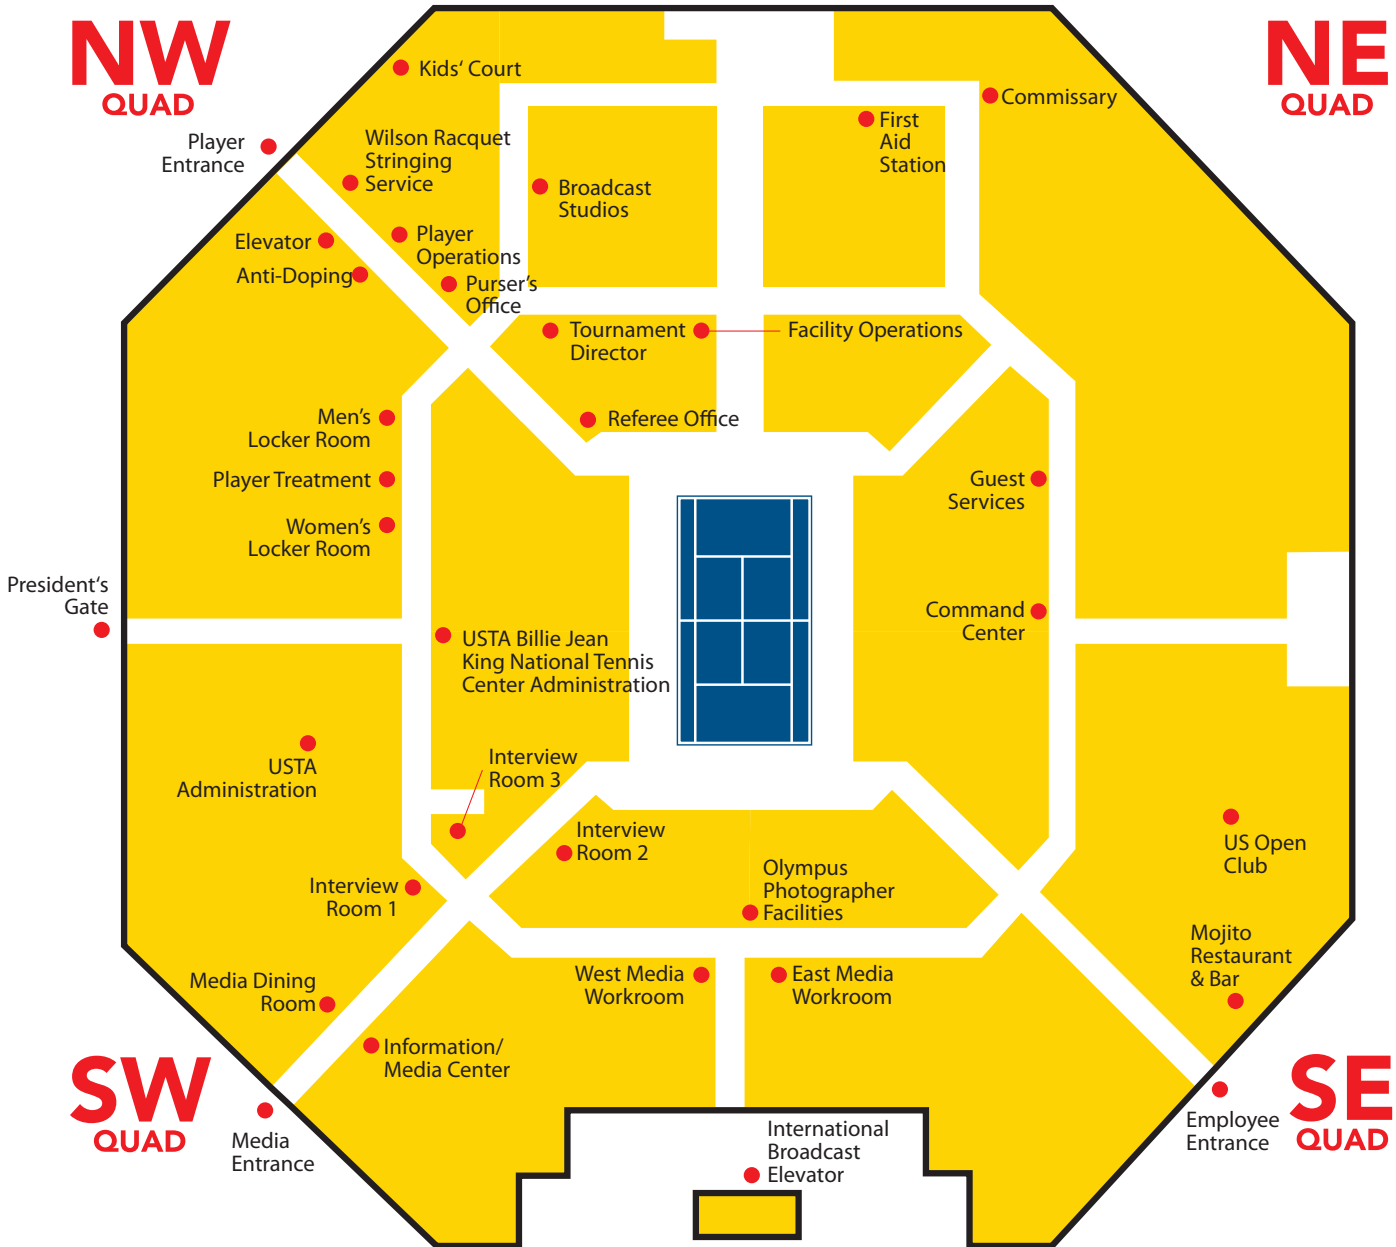

Arthur Ashe Stadium Map

GROUND FLOOR

● USTA Deliveries

SECOND FLOOR

THIRD FLOOR