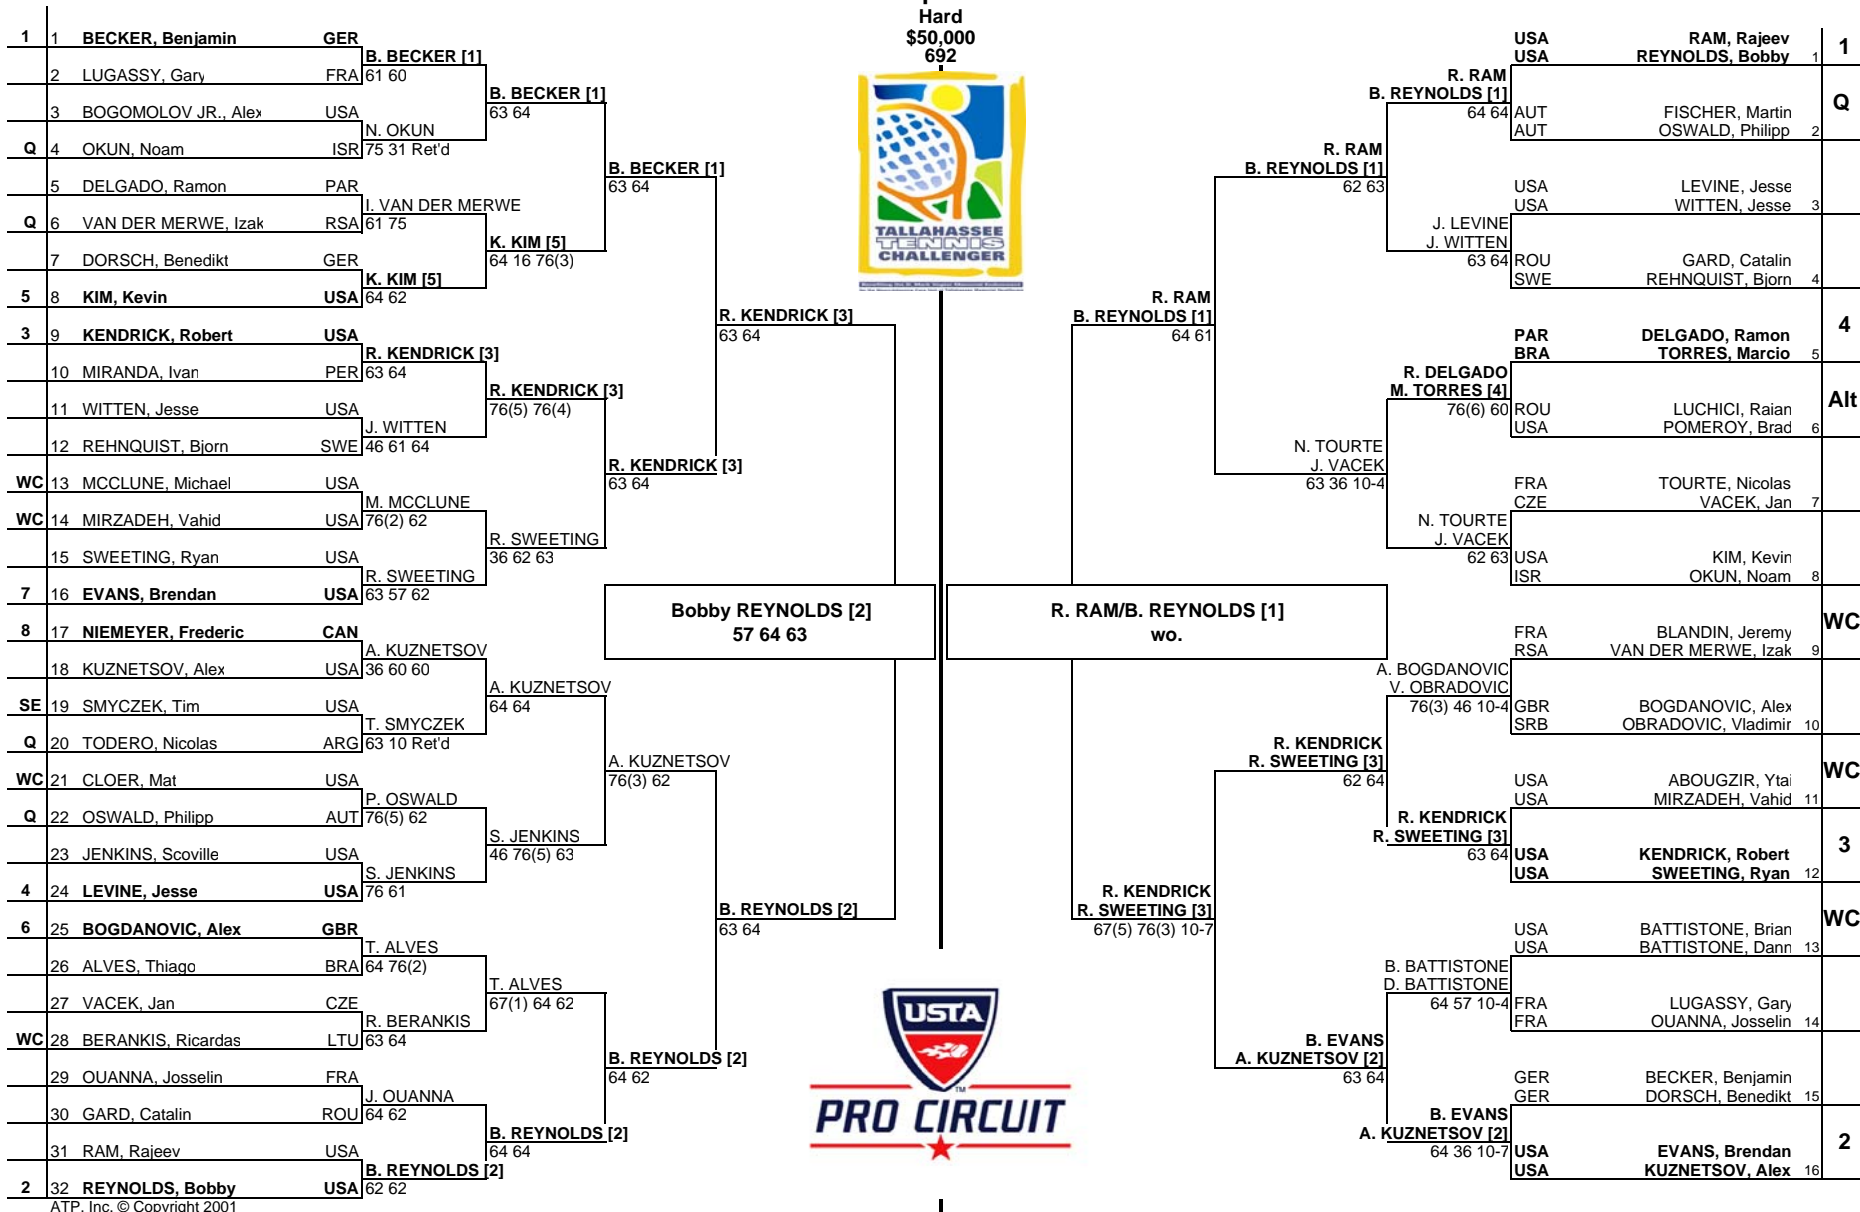

MAIN DRAW SINGLES

Tallahassee, FL, USA
14-19 April 2008

MAIN DRAW DOUBLES

Seeded Players	Rank	Prize Money	Pts.	Lucky Losers
1 BECKER, Benjamin	101	Winner \$7,200	55	
2 REYNOLDS, Bobby	103	Finalist \$4,240	38	
3 KENDRICK, Robert	122	Semi-Finalist \$2,510	24	
4 LEVINE, Jesse	163	Quarter-Finalist \$1,460	13	
5 KIM, Kevin	165	2nd Round \$860	5	Retirements/W.O.
6 BOGDANOVIC, Alex	181	1st Round \$520	0	Bogomolov - Back Todero - Abdominal
7 EVANS, Brendan	195	Last Direct Acceptance		
8 NIEMEYER, Frederic	197	Ryan Sweeting 265		

Seeded Players	Rank	Prize Money (Per Team)	Pts.	Alternates
1 R. Ram / B. Reynolds	135	Winner \$3,100	55	
2 B. Evans / A. Kuznetsov	253	Finalist \$1,800	38	
3 R. Kendrick / R. Sweeting	276	Semi-Finalist \$1,080	24	
4 R. Delgado / M. Torres	285	Quarter-Finalist \$640	13	Retirements/W.O.
		First Round \$360	0	Kendrick - Ankle
Michael Loo		Last Direct Acceptance		
ATP Supervisor		Bogdanovic/Obradovic 473		