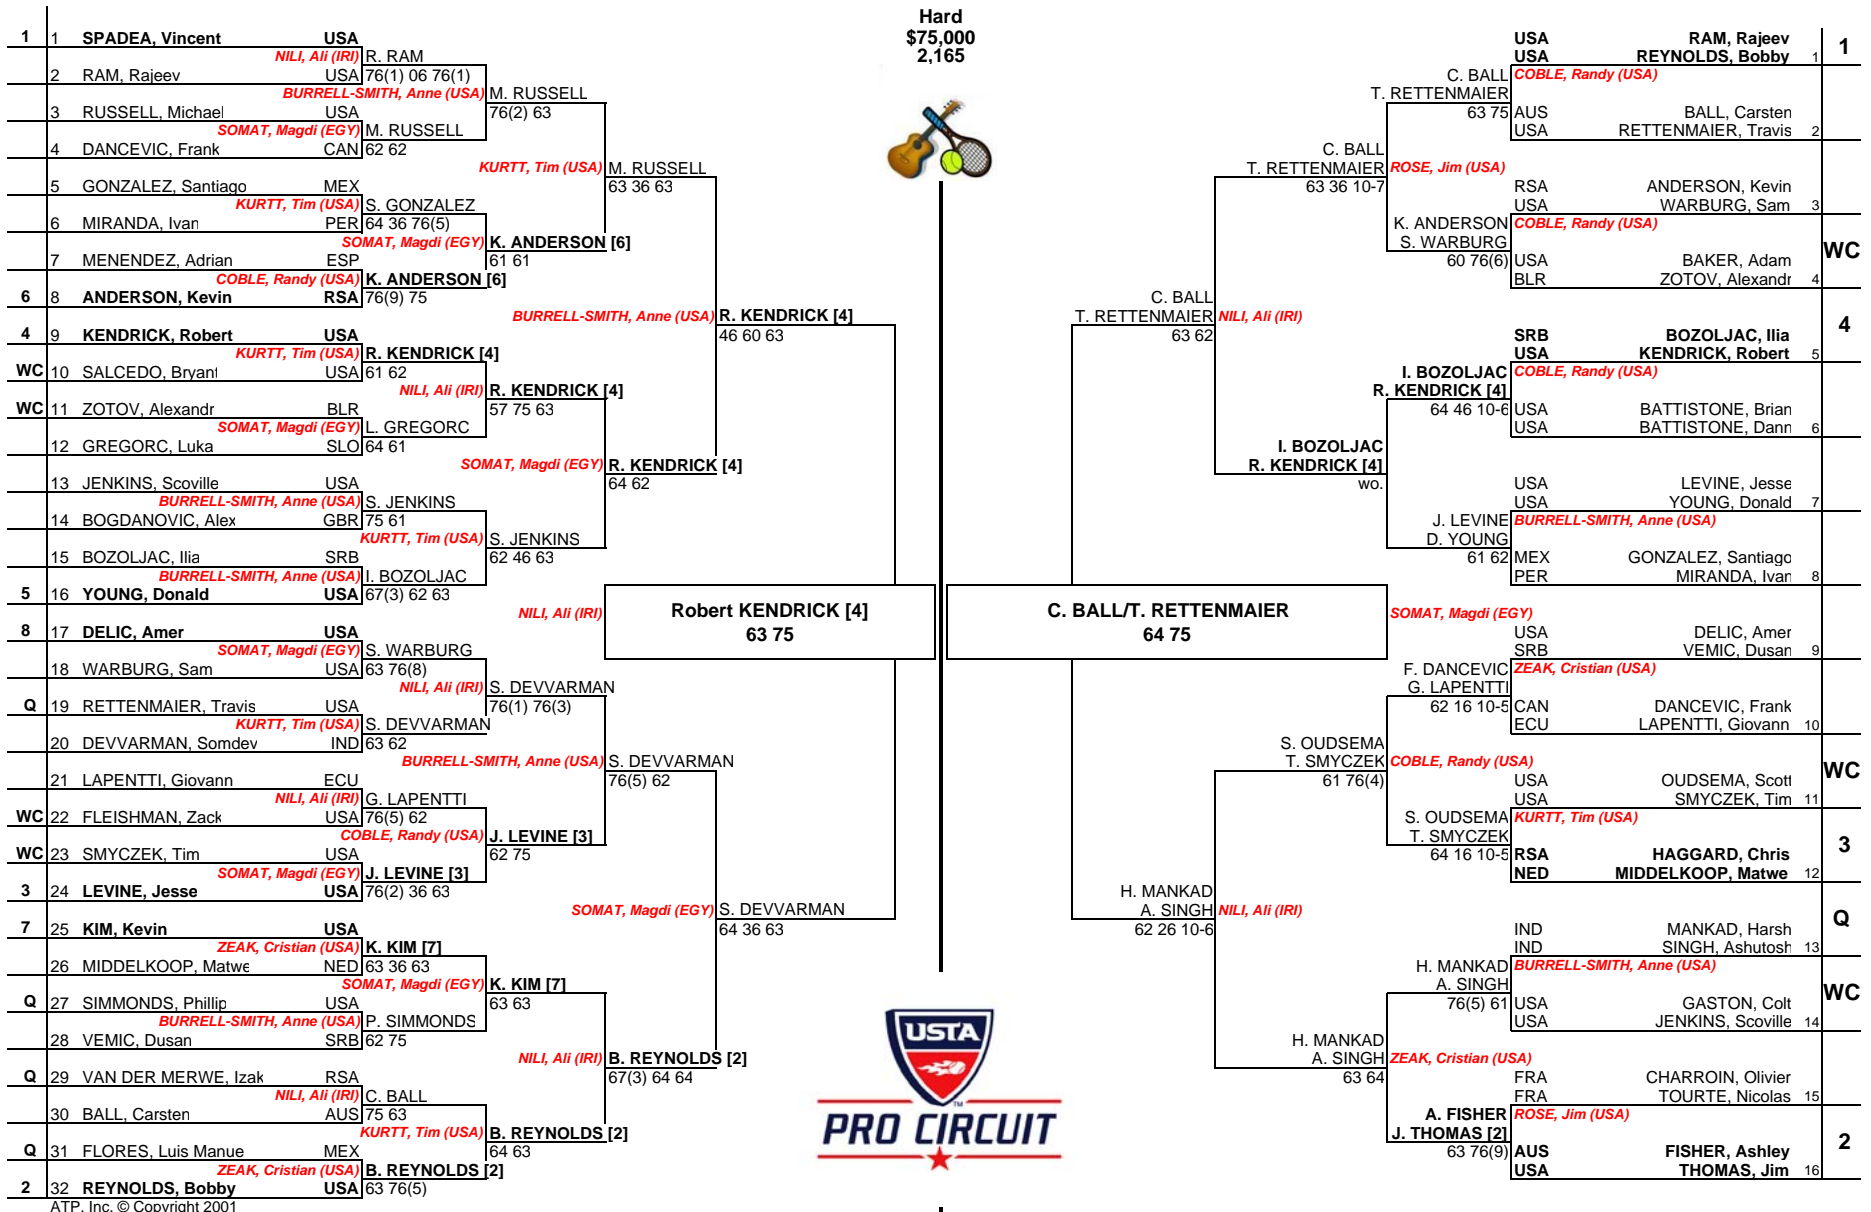

MAIN DRAW SINGLES

Music City Challenger
Nashville, USA
1 - 9 November 2008

MAIN DRAW DOUBLES

Hard \$75,000 2,165

Table with 5 columns: Seeded Players, Rank, Prize Money, Pts., Lucky Losers. Lists results for 8 seeded players including SPADAEA, REYNOLDS, LEVINE, KENDRICK, YOUNG, ANDERSON, KIM, and DELIC.

Table with 5 columns: Seeded Players, Rank, Prize Money (Per Team), Pts., Alternates. Lists results for 4 seeded doubles teams including R. Ram / B. Reynolds, A. Fisher / J. Thomas, C. Haggard / M. Middelkoop, and I. Bozoljac / R. Kendrick.