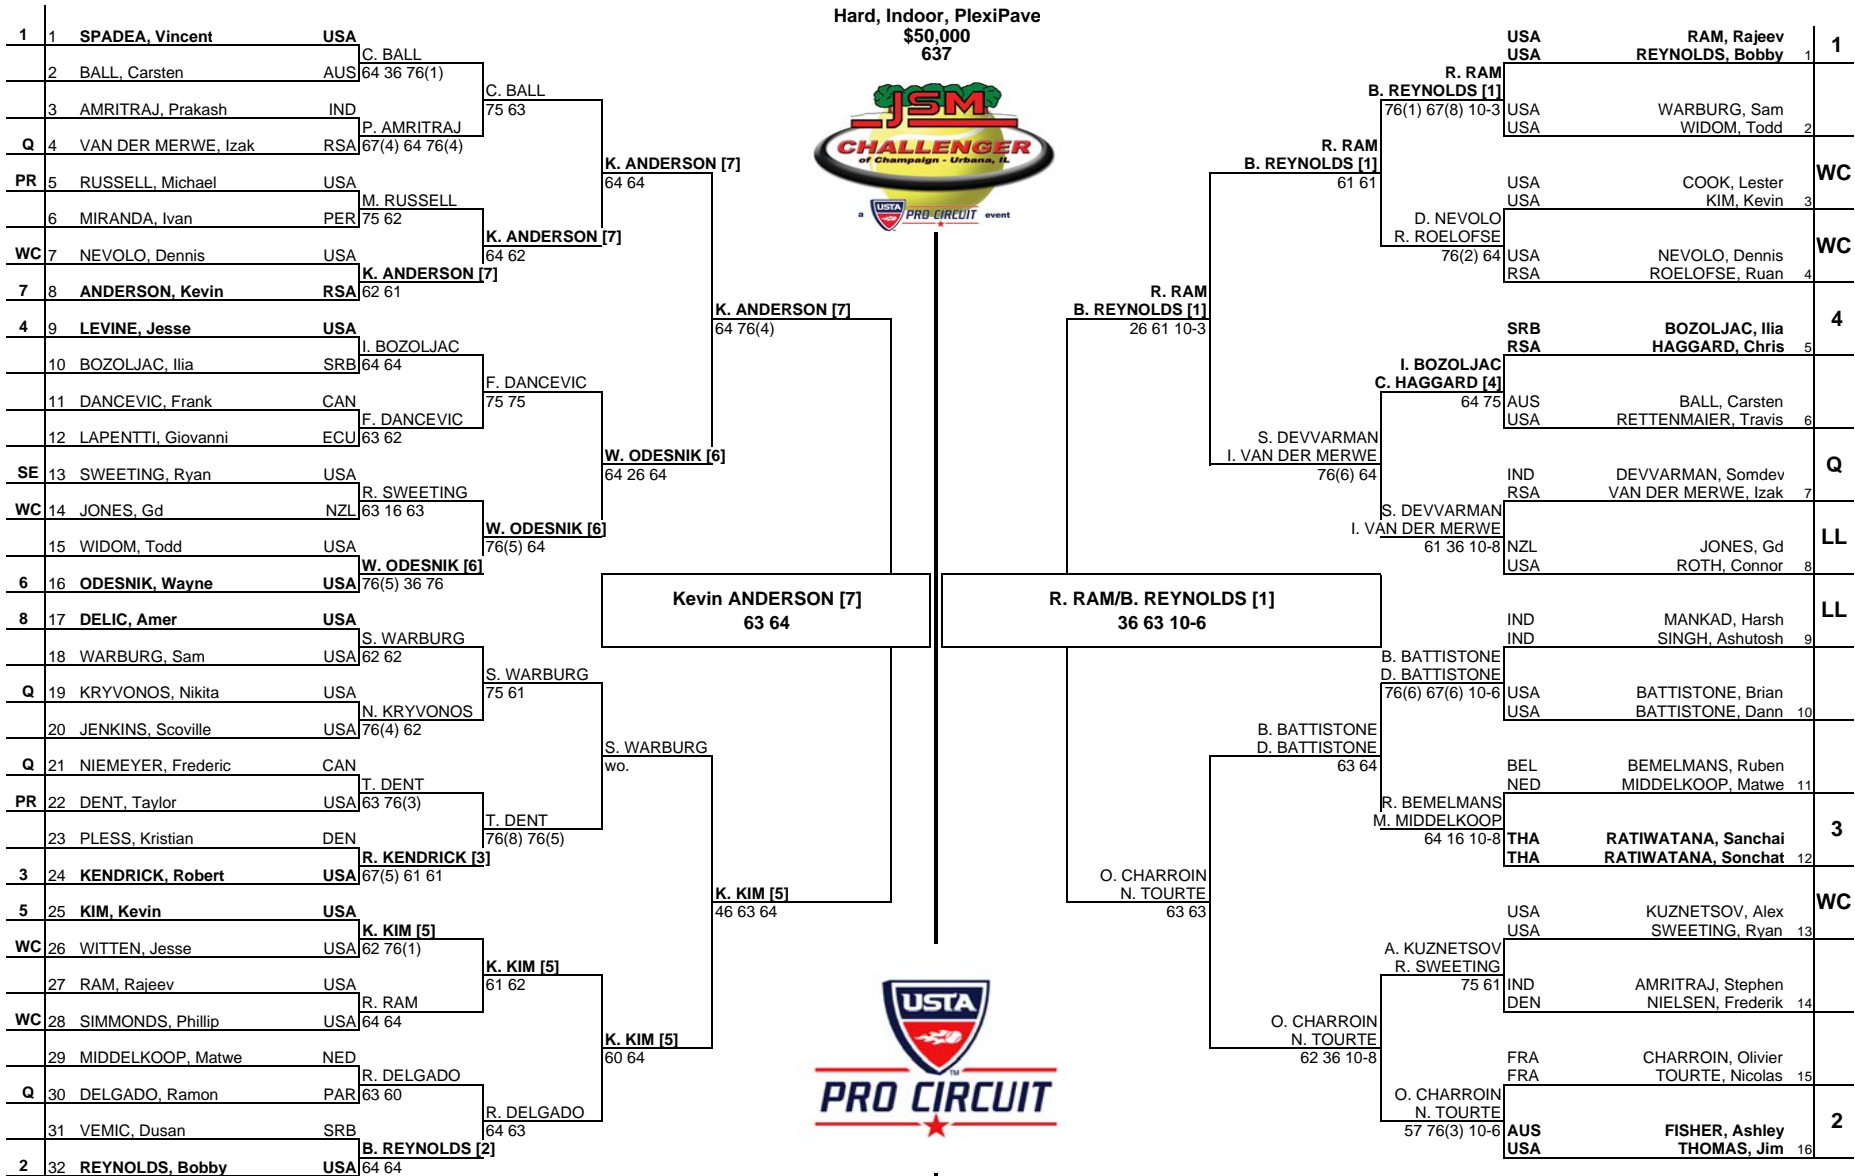

MAIN DRAW SINGLES

JSM CHALLENGER OF CHAMPAIGN-URBANA

Champaign, IL, USA
11 - 16 November 2008
Hard, Indoor, PlexiPave
\$50,000
637

MAIN DRAW DOUBLES

Table with 5 columns: Seeded Players, Rank, Prize Money, Pts., Lucky Losers. Lists player performance and financial details.

Table with 5 columns: Seeded Players, Rank, Prize Money (Per Team), Pts., Lucky Losers. Lists player performance and financial details.

Keith L. Crossland
ATP Supervisor

JSM CHALLENGER OF CHAMPAIGN-URBANA

Kevin ANDERSON [7]
63 64

K. KIM [5]
46 63 64

ATP Tour © Copyright 2006

Seeded Players	Rank	Prize Money	Pts.	Lucky Losers	Retirements/W.O.
1 SPADEA, Vincent	80	Winner	\$7,200	60	Dent, Taylor - Walk Over
2 REYNOLDS, Bobby	86	Finalist	\$4,240	42	
3 KENDRICK, Robert	91	Semi-Finalist	\$2,510	27	
4 LEVINE, Jesse	94	Quarter-Finalist	\$1,460	14	
5 KIM, Kevin	116	2nd Round	\$860	6	
6 ODESNIK, Wayne	119	1st Round	\$520	0	
7 ANDERSON, Kevin	122	Last Direct Acceptance			ATP Supervisor
8 DELIC, Amer	135	WIDOM - 237			Keith L. Crossland