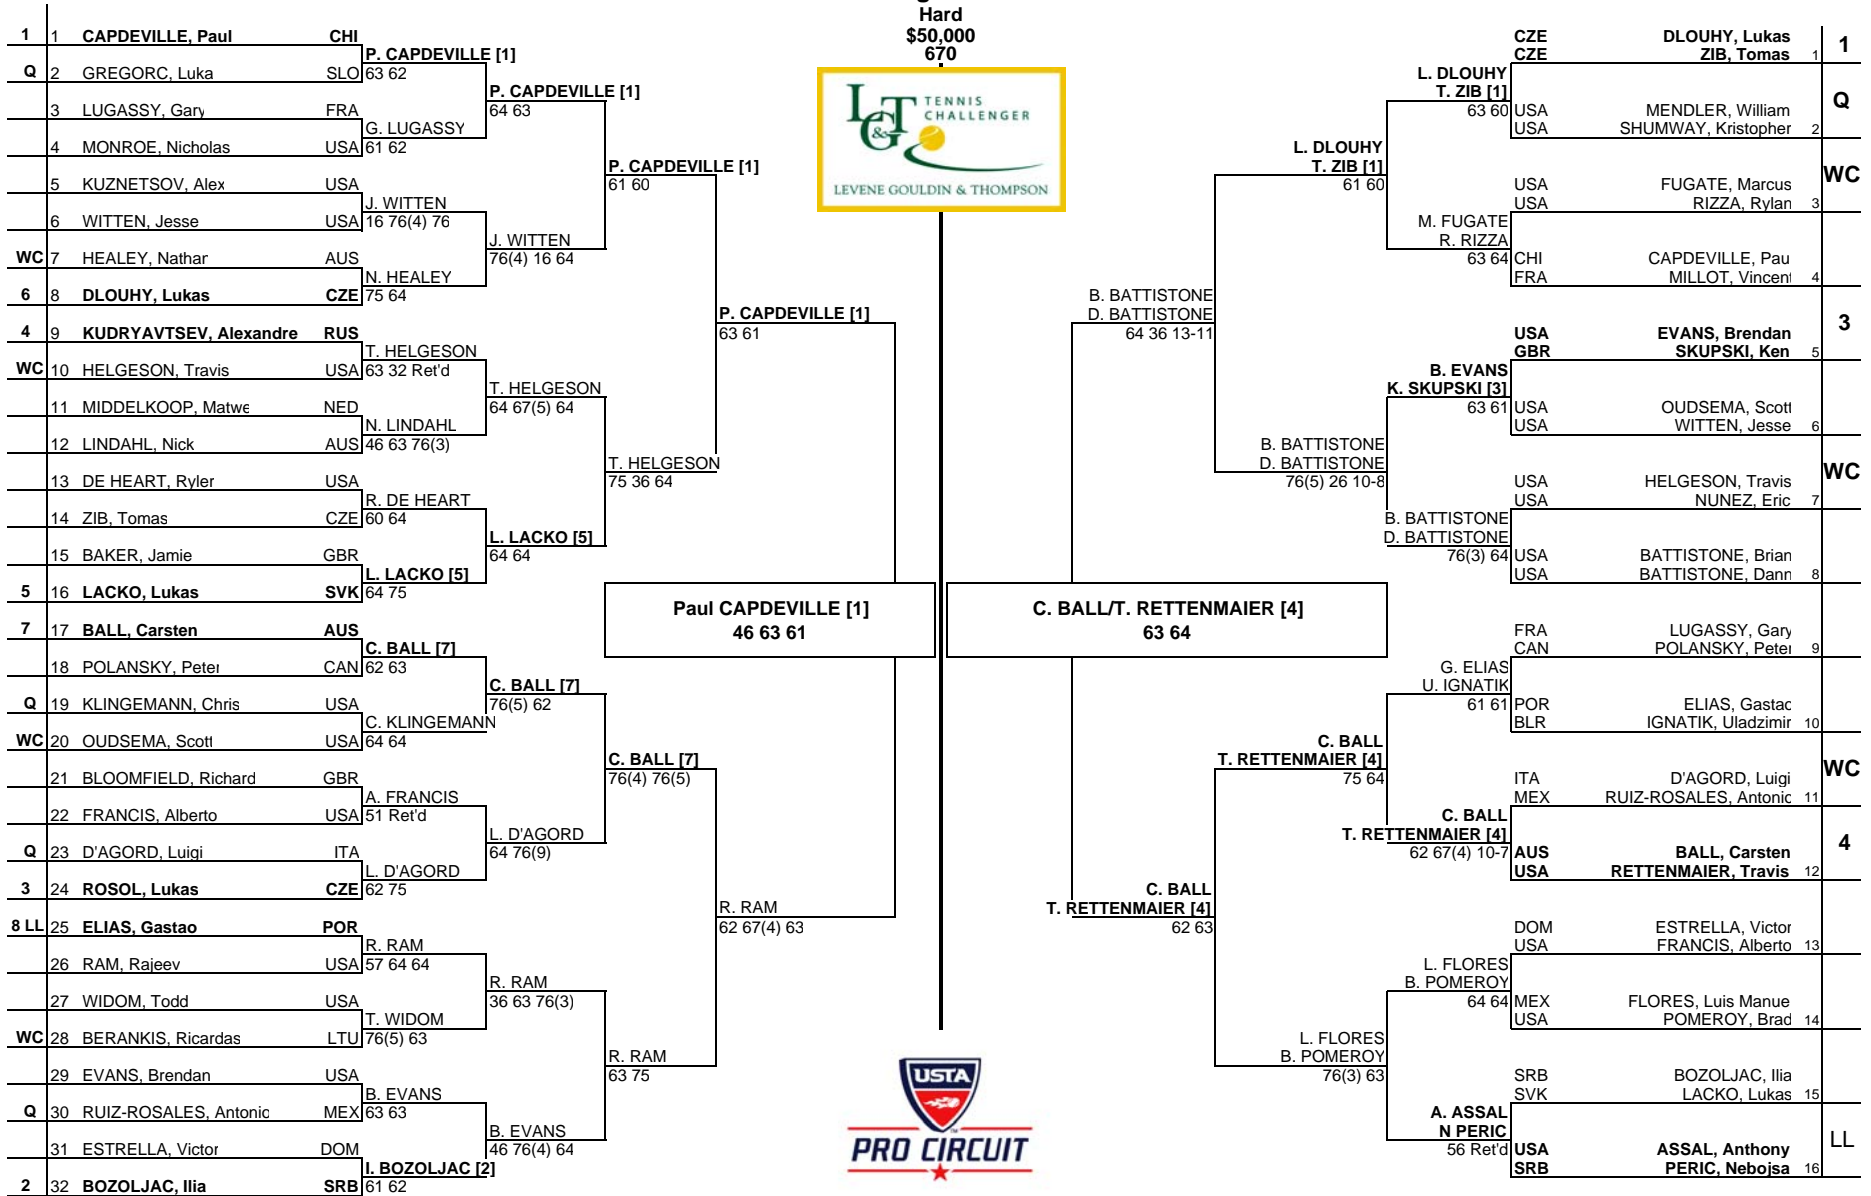

**MAIN DRAW SINGLES**

**Levene, Gouldin & Thompson Tennis Challenger**  
 Binghamton, NY, USA  
 2-10 August 2008

**MAIN DRAW DOUBLES**

Hard  
 \$50,000  
 670

Seeded Players		Rank	Prize Money	Pts.	Lucky Losers
1	CAPDEVILLE, Paul	133	Winner \$7,200	55	
2	BOZOLJAC, Ilija	163	Finalist \$4,240	38	
3	ROSOL, Lukas	170	Semi-Finalist \$2,510	24	
4	KUDRYAVTSEV, Alexandre	177	Quarter-Finalist \$1,460	13	
5	LACKO, Lukas	185	2nd Round \$860	5	Kudryavtsev, Alexandre - Back
6	DLOUHY, Lukas	193	1st Round \$520	0	Jenkins, Scoville - Illness
7	BALL, Carsten	194			Bloomfield, Richard - Back
8	JENKINS, Scoville	495			

Last Direct Acceptance	
Richard Bloomfield 361	

Seeded Players		Rank	Prize Money (Per Team)	Pts.	Alternates
1	L. Dlouhy / T. Zib	355	Winner \$3,100	55	Assal / Peric
2	A. Assal / N. Peric	9,998	Finalist \$1,800	38	
3	B. Evans / K. Skupski	452	Semi-Finalist \$1,080	24	
4	C. Ball / T. Rettenmaier	547	Quarter-Finalist \$640	13	
			First Round \$360	0	Kudryavtsev, Alexandre - Back
Michael Loo					Lacko, Lukas - Heat illness
ATP Supervisor					

Last Direct Acceptance	
Flores / Pomeroy 975	